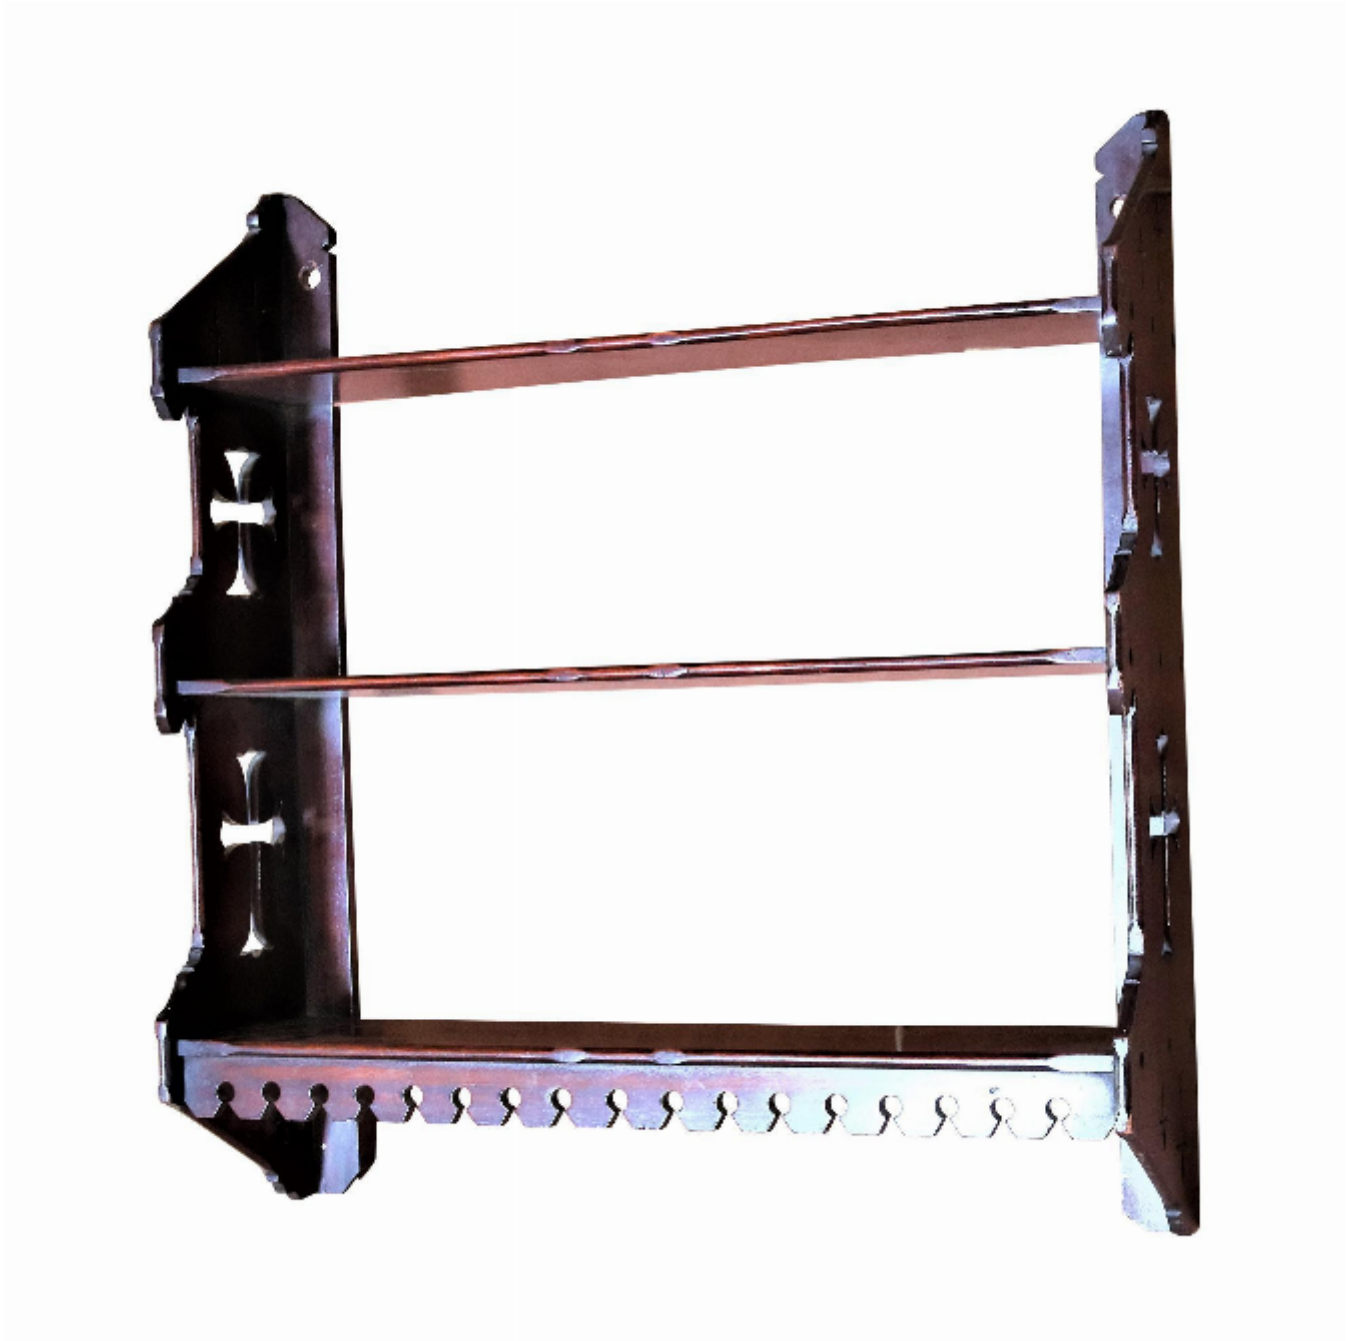

Gothic shelves

Sold

REF: 3384

Height: 66 cm (26")

Width: 59 cm (23.2")

Depth: 17 cm (6.7")

## DESCRIPTION

---

Victorian gothic revival mahogany wall shelves with pierced decoration, late 19th century