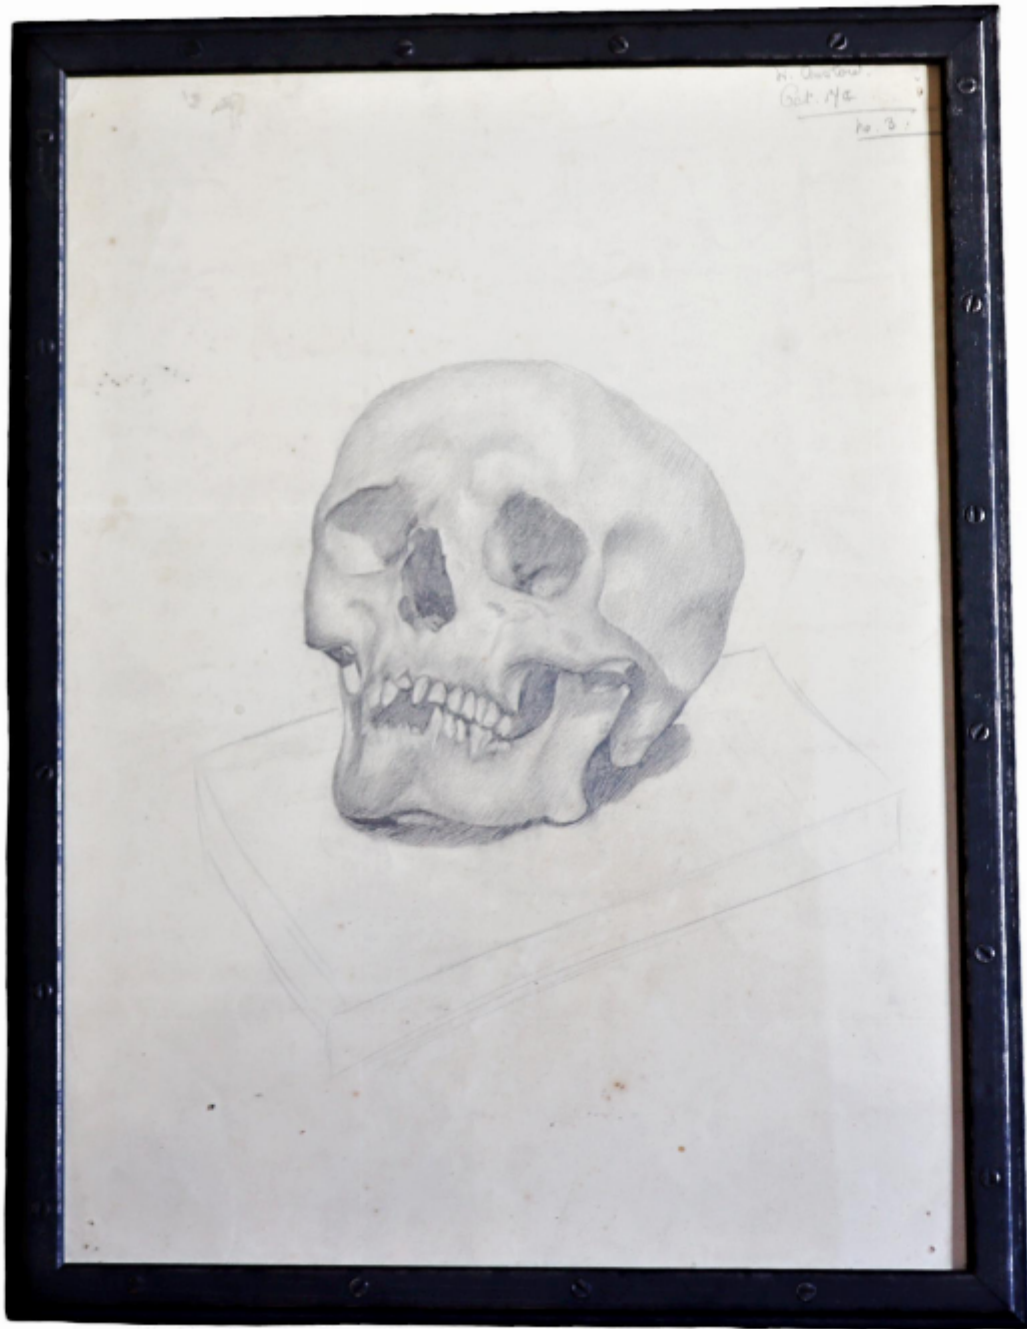

Winifred Anslow, pencil sketch

£89

REF: 1789

Height: 41 cm (16.1")

Width: 31 cm (12.2")

DESCRIPTION

Winifred Anslow, British, early 20th century, pencil sketch, framed