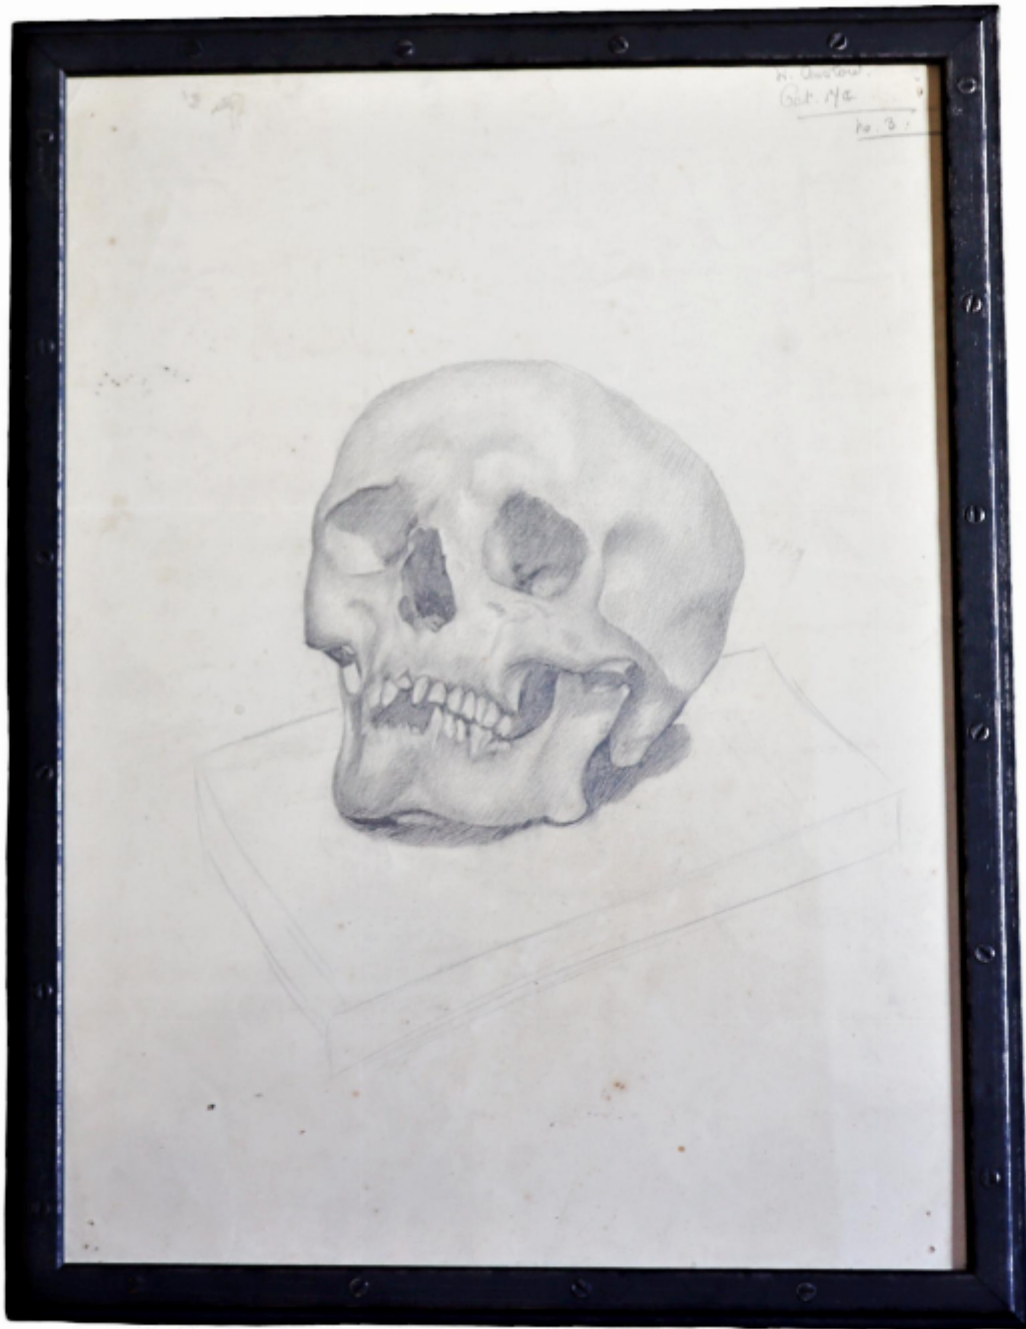

Winifred Anslow, pencil sketch

£89

REF: 1789

Height: 41 cm (16.1")

Width: 31 cm (12.2")

## DESCRIPTION

---

Winifred Anslow, British, early 20th century, pencil sketch, framed