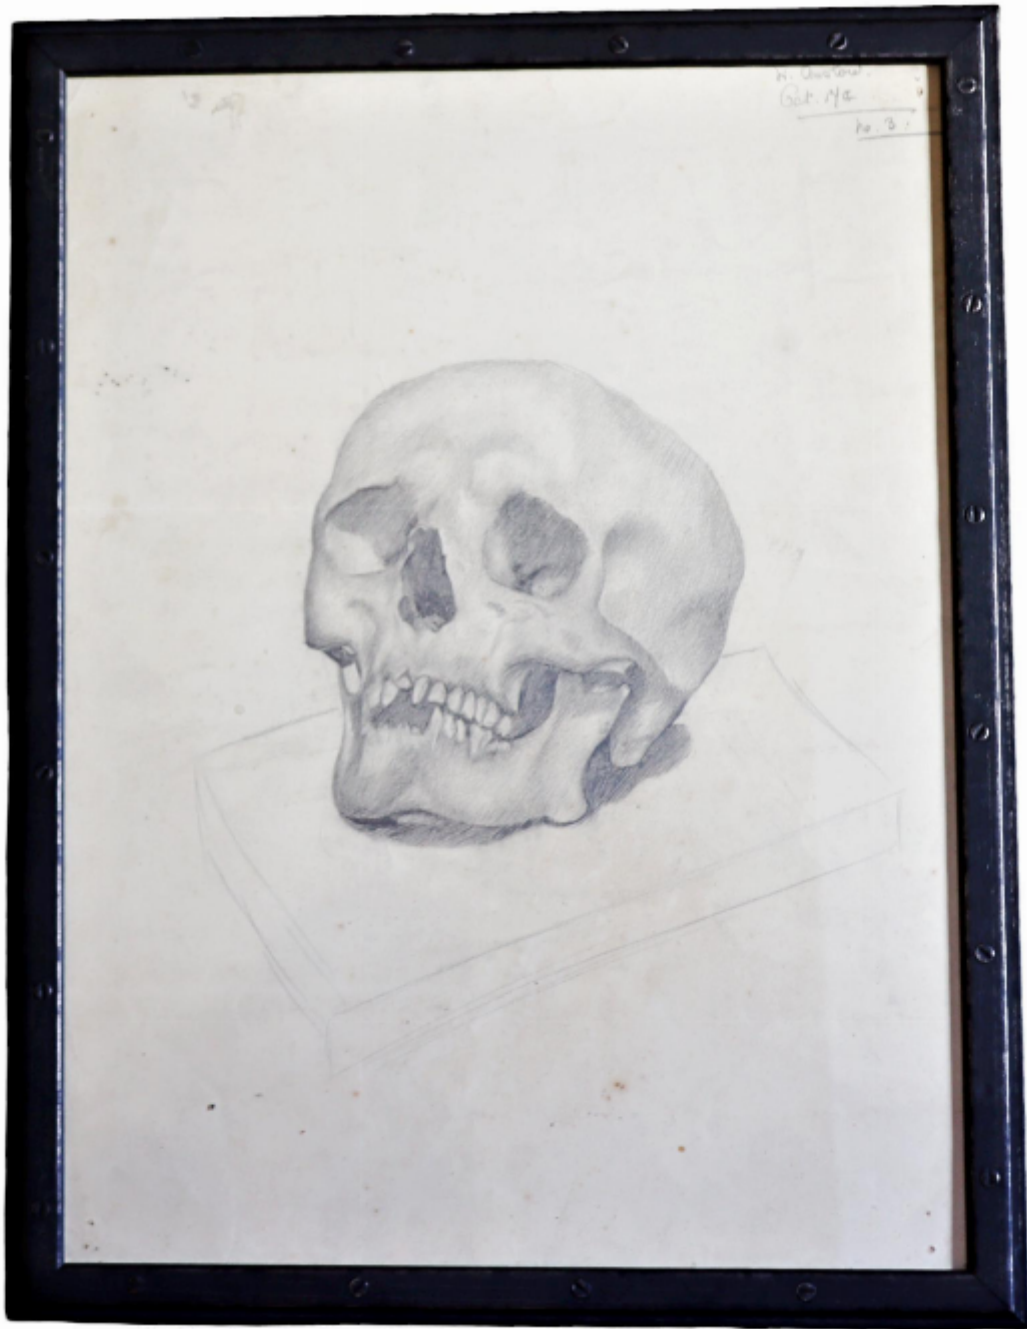

Winifred Anslow, pencil sketch

£89

REF: 1789

Height: 41 cm (16.1")

Width: 31 cm (12.2")

## DESCRIPTION

---

Winifred Anslow, British, early 20th century, pencil sketch, framed