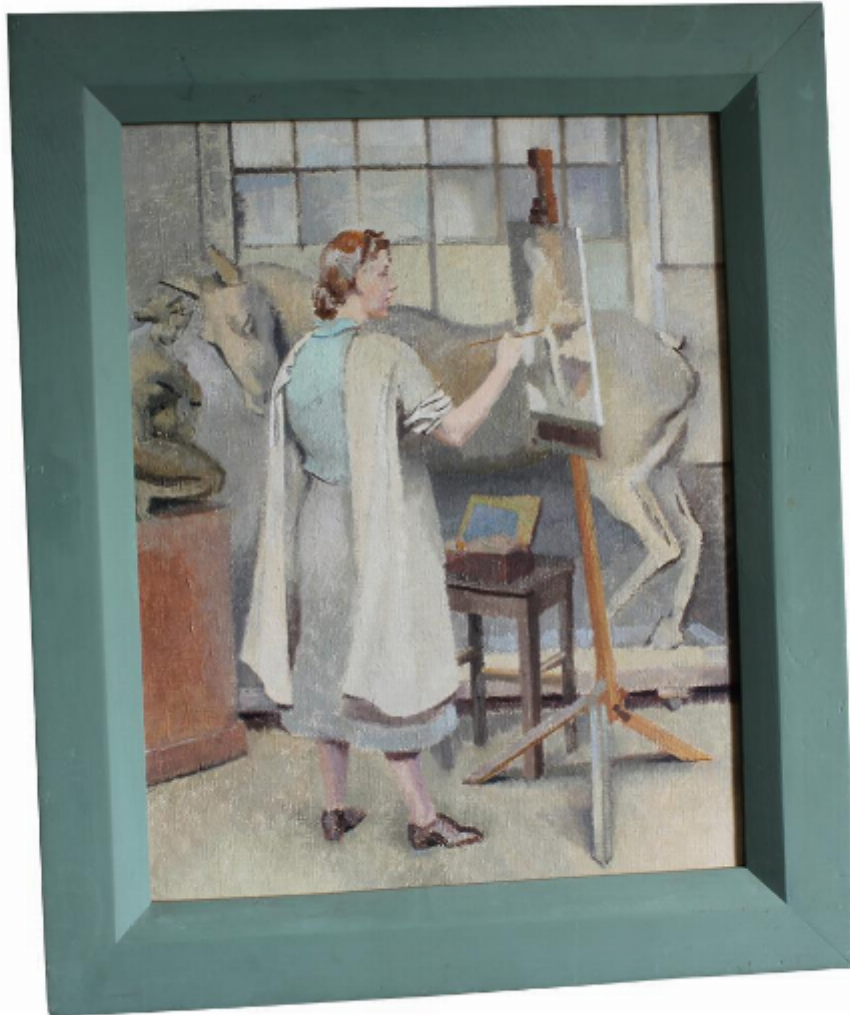

The Artist at Work

Phoebe Peto Willets

£1,150

REF: 1366

Height: 63.5 cm (25")

Width: 25 cm (9.8")

Depth: 4 cm (1.6")

DESCRIPTION

Phoebe Peto Willetts, nee Dickinson, British, 1917-78, oil on canvas, Self portrait, The artist at work, in original frame, unsigned, 1930's, in original artists frame

Painting 51.5 x 40.5