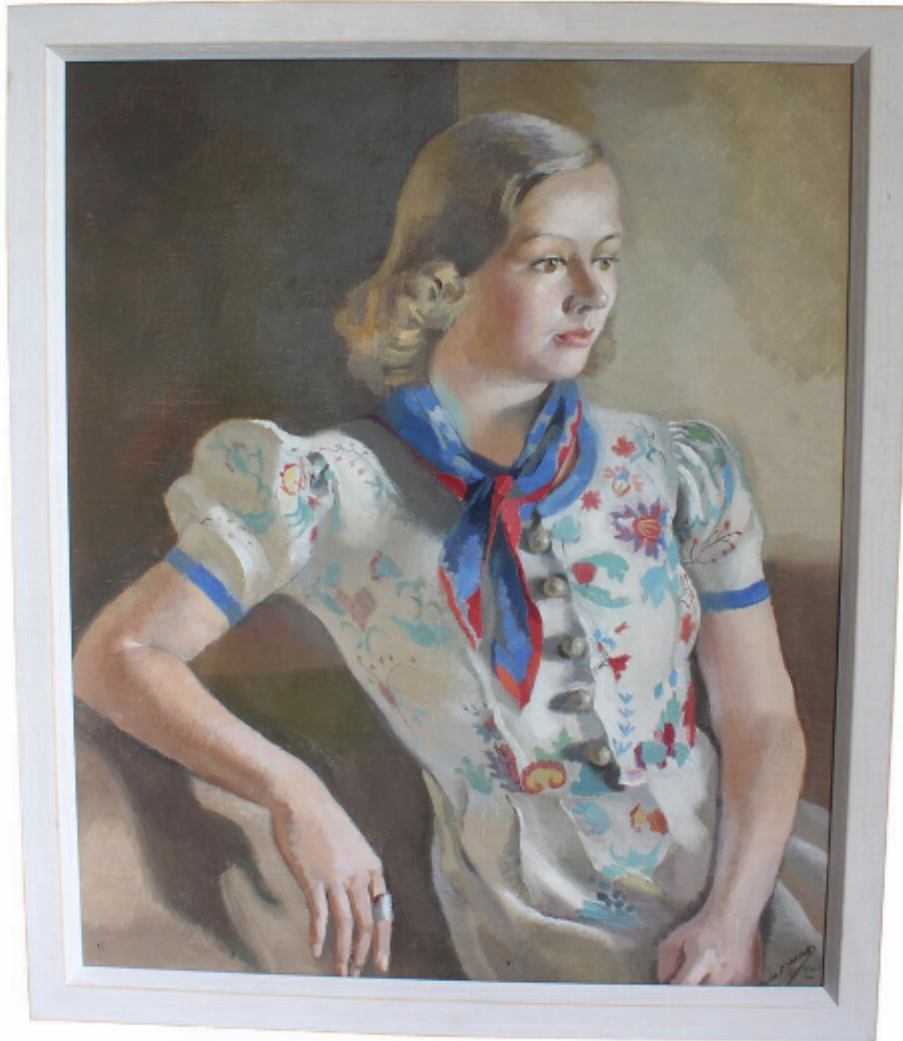

Portrait of Gerry Reid

Phoebe Peto Willets

£1,150

REF: 1377

Height: 66 cm (26")

Width: 56 cm (22")

Depth: 4 cm (1.6")

DESCRIPTION

Pheobe Peto Willetts, nee Dickinson, British, 1917-78, oil on canvas, Portrait of Gerry Reid in floral dress, signed and dated 1940
Painting 61.5 x 40 cm