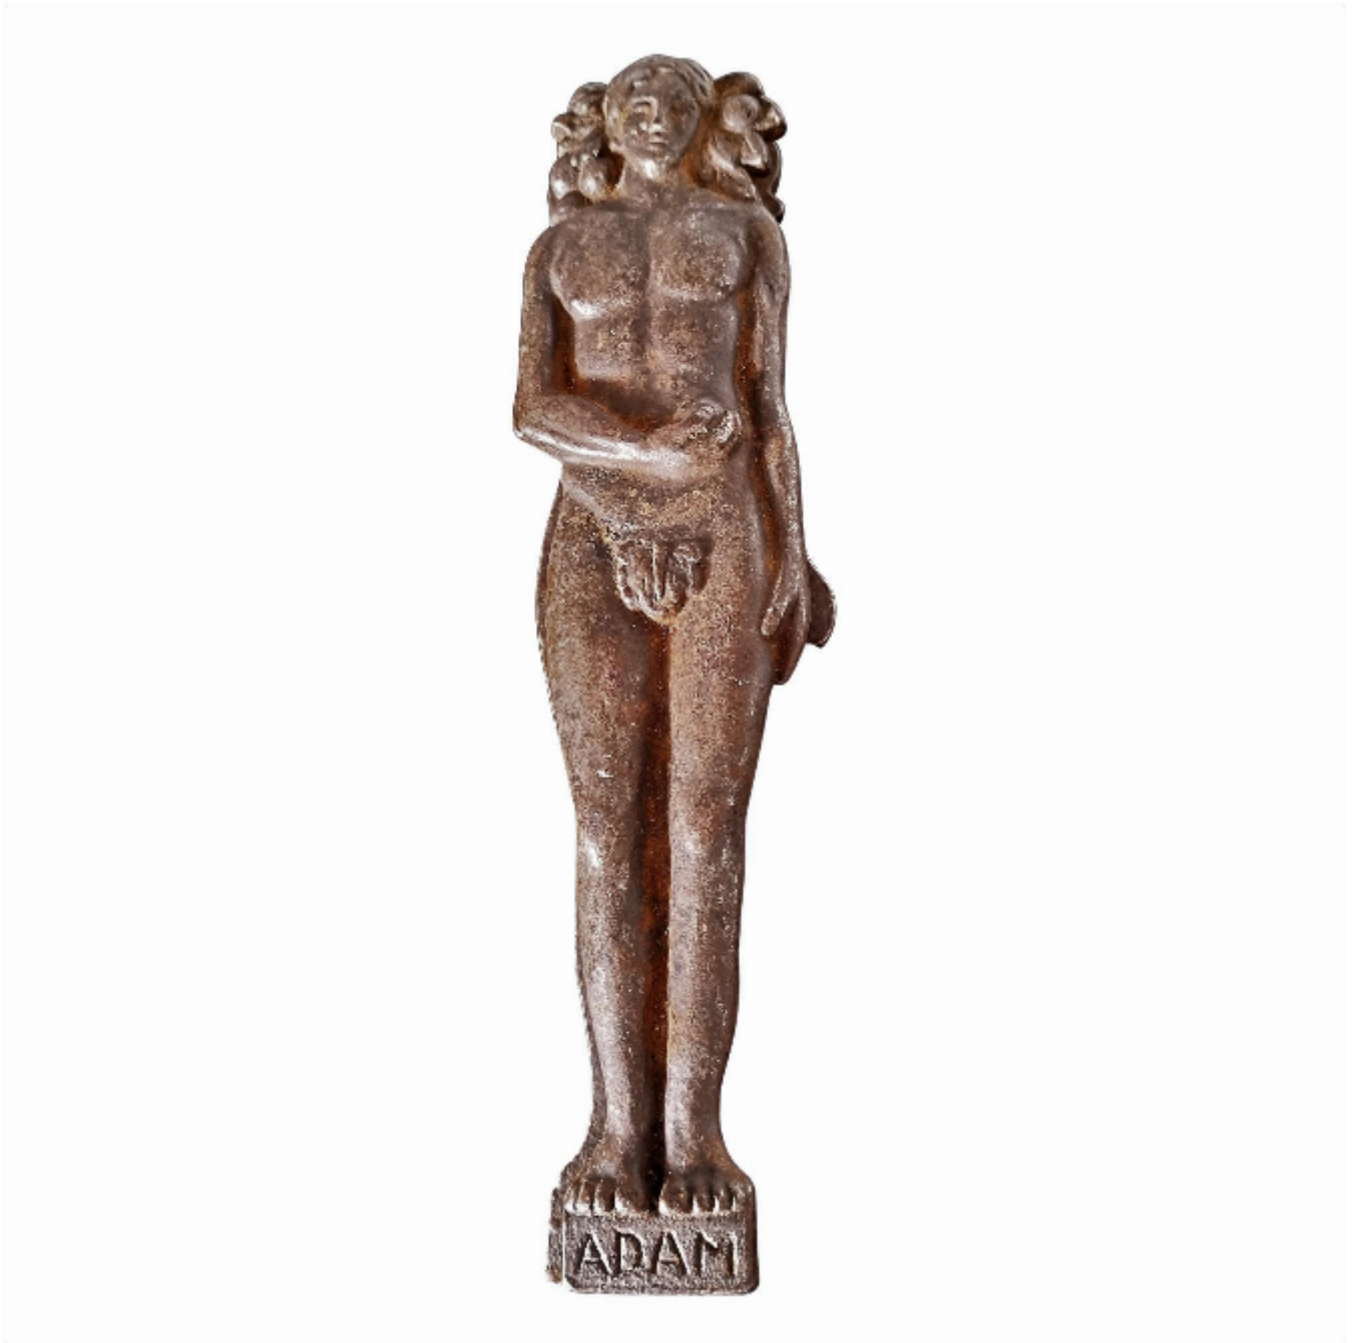

Unusual cast iron nutcrackers

Sold

REF: 3918

Height: 20 cm (7.9")

Width: 5 cm (2")

Depth: 2.5 cm (1")

DESCRIPTION

Unusual pair of cast iron nutcrackers, with representations of Adam & Eve, showing the serpent, apple and fig leaf, 19th century