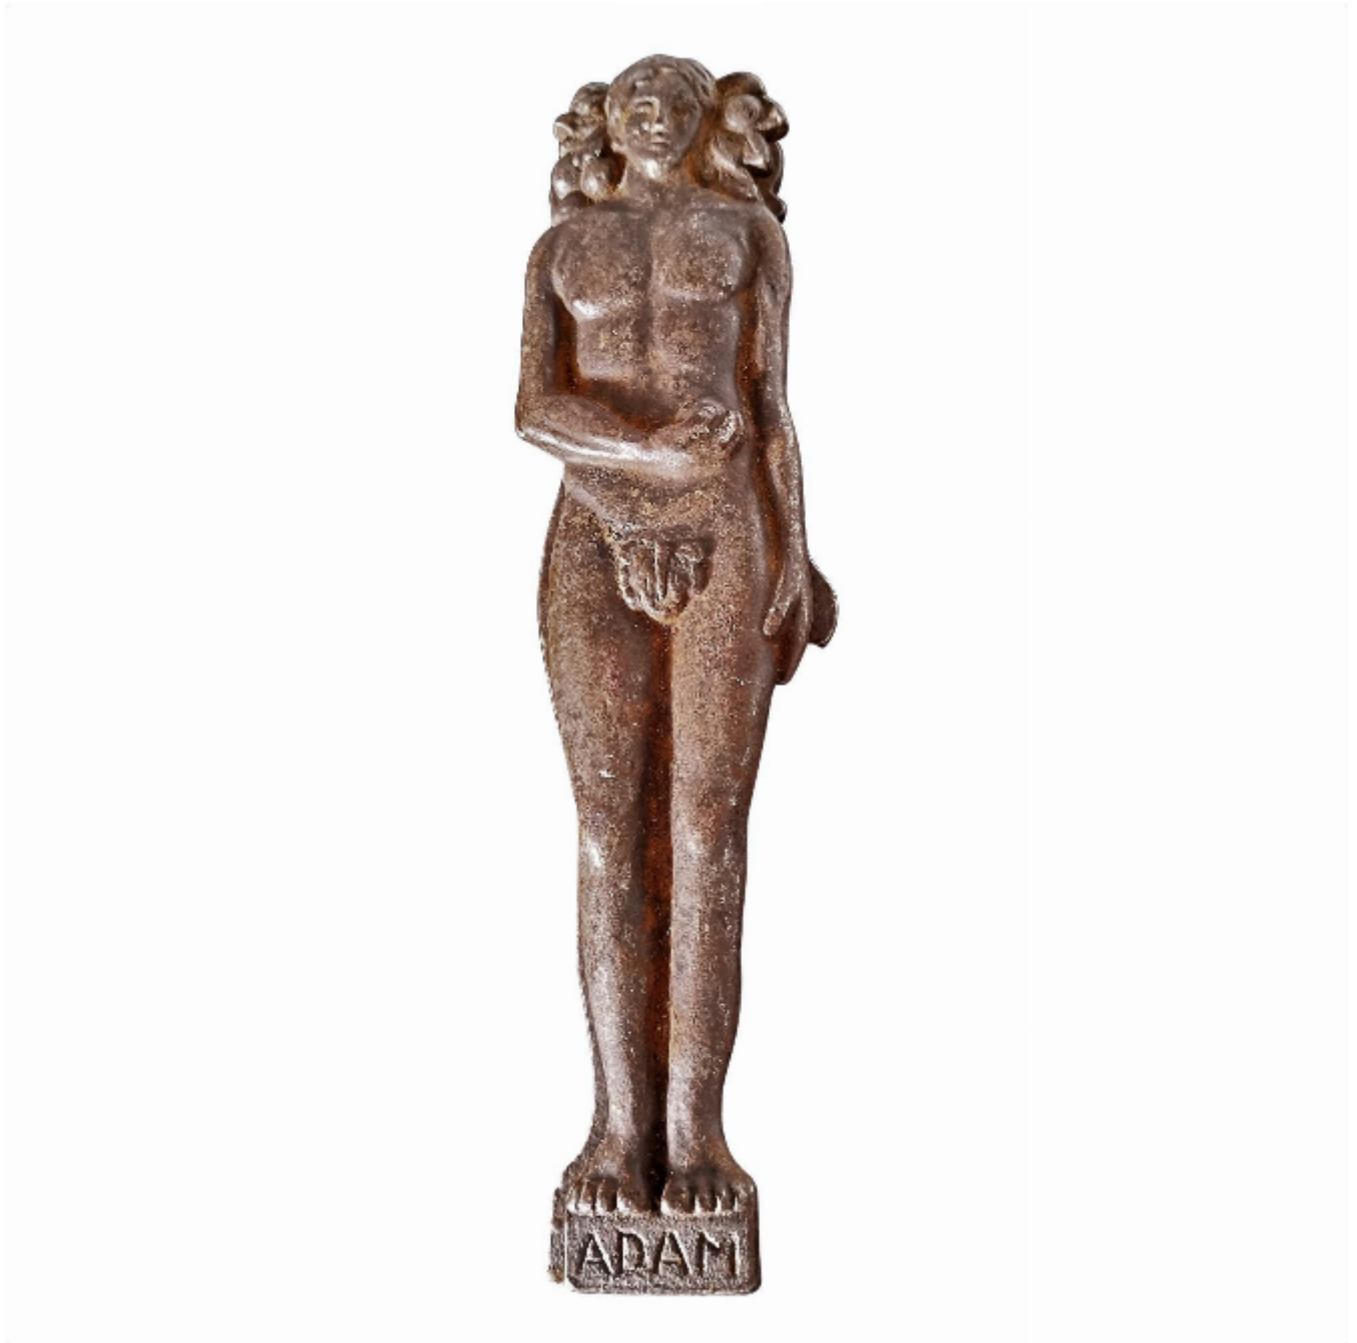

Unusual cast iron nutcrackers

Sold

REF: 3918

Height: 20 cm (7.9")

Width: 5 cm (2")

Depth: 2.5 cm (1")

## DESCRIPTION

---

Unusual pair of cast iron nutcrackers, with representations of Adam & Eve, showing the serpent, apple and fig leaf, 19th century