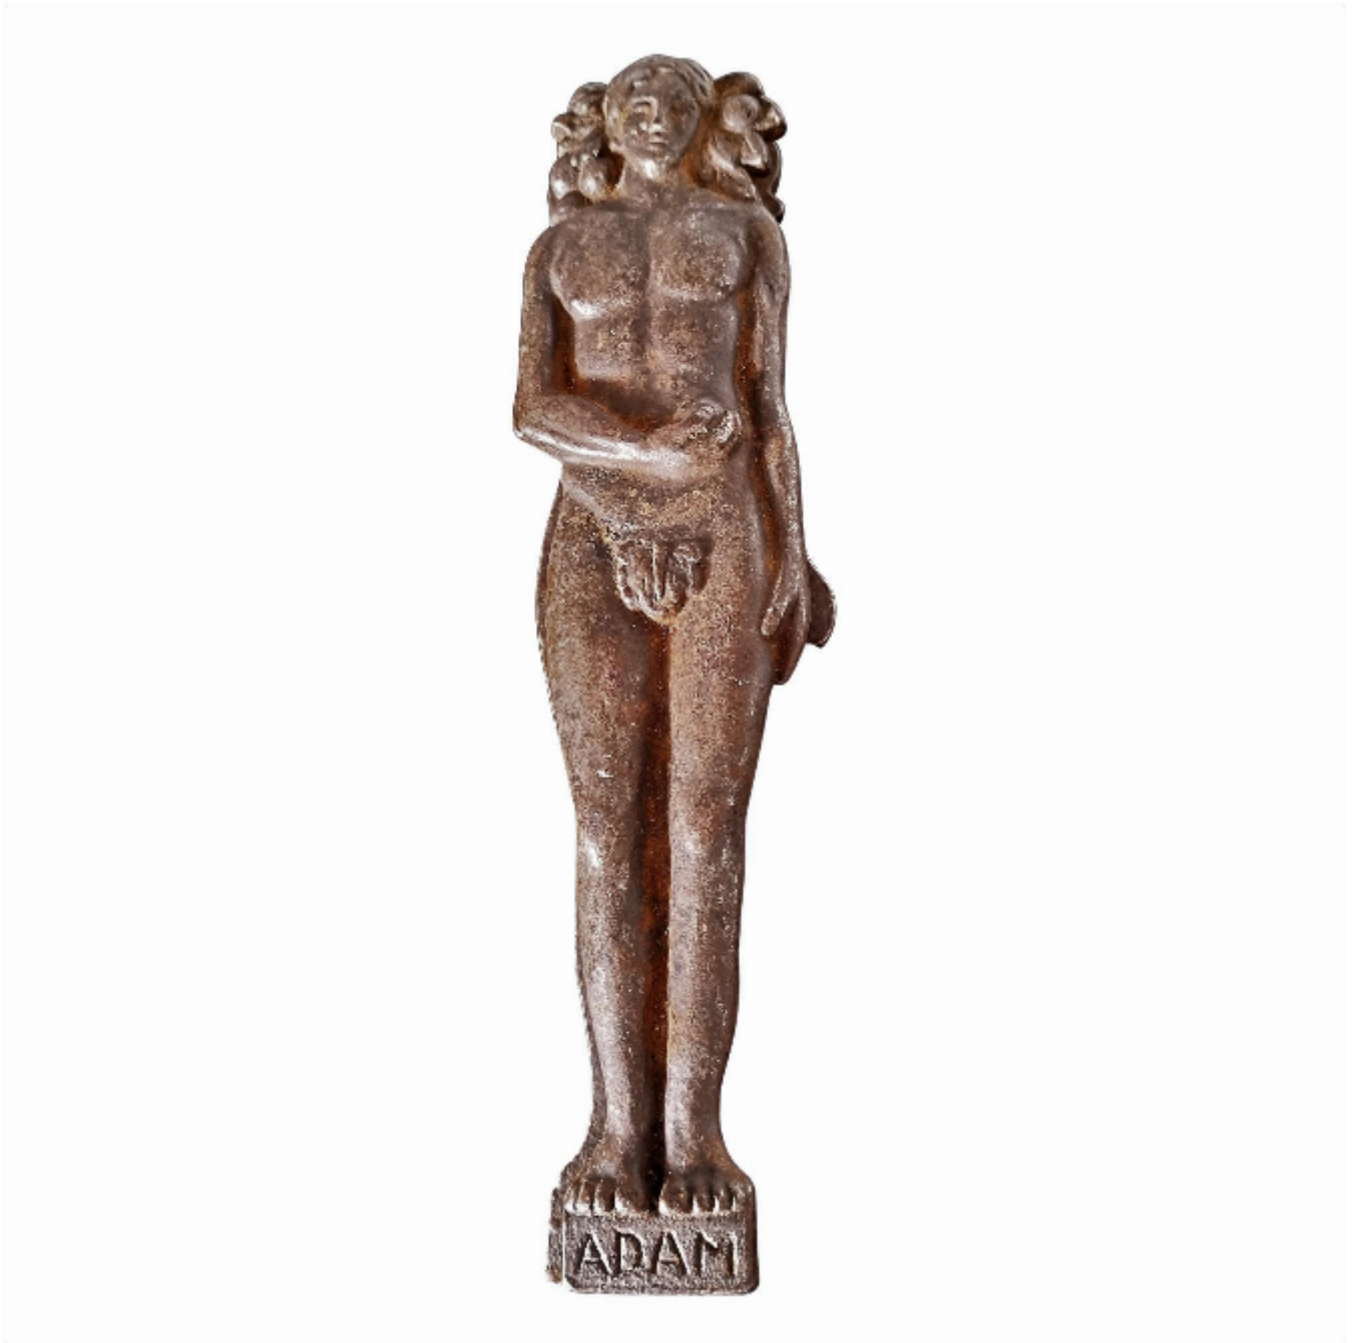

Unusual cast iron nutcrackers

Sold

REF: 3918

Height: 20 cm (7.9")

Width: 5 cm (2")

Depth: 2.5 cm (1")

## DESCRIPTION

---

Unusual pair of cast iron nutcrackers, with representations of Adam & Eve, showing the serpent, apple and fig leaf, 19th century