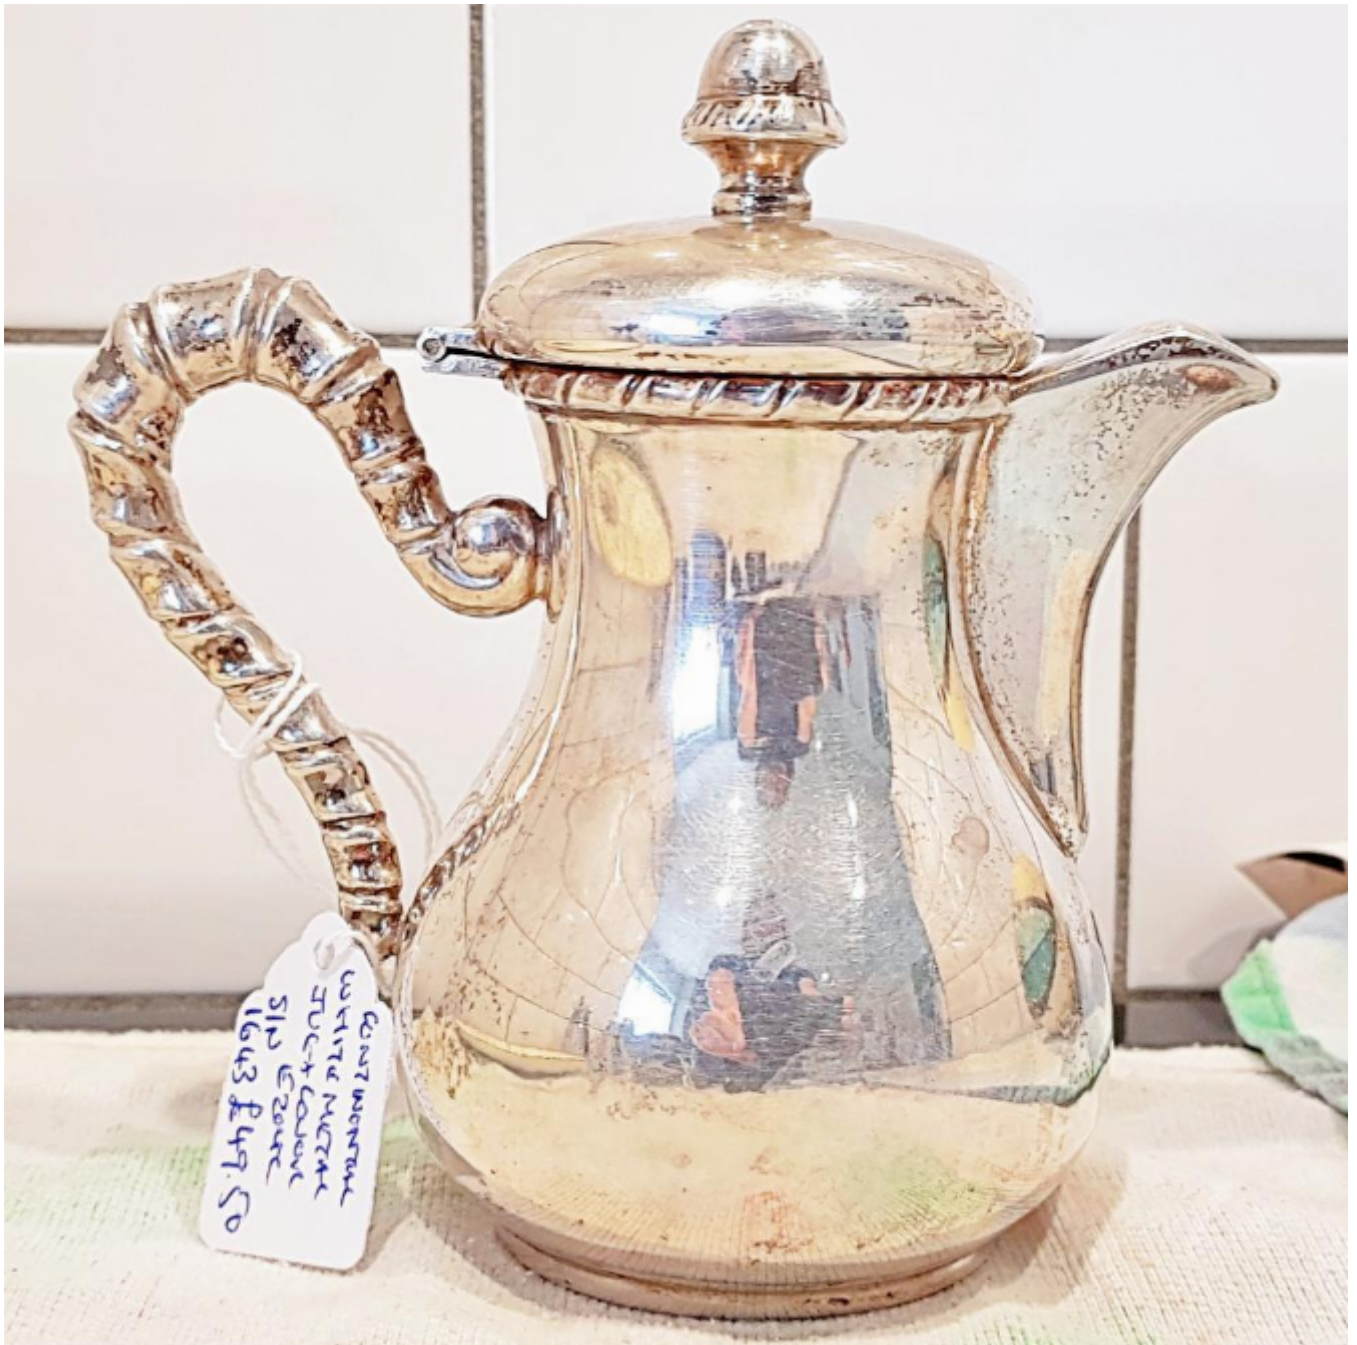

Silver jug

Sold

REF: 1643

DESCRIPTION

Silver jug continental early 20th