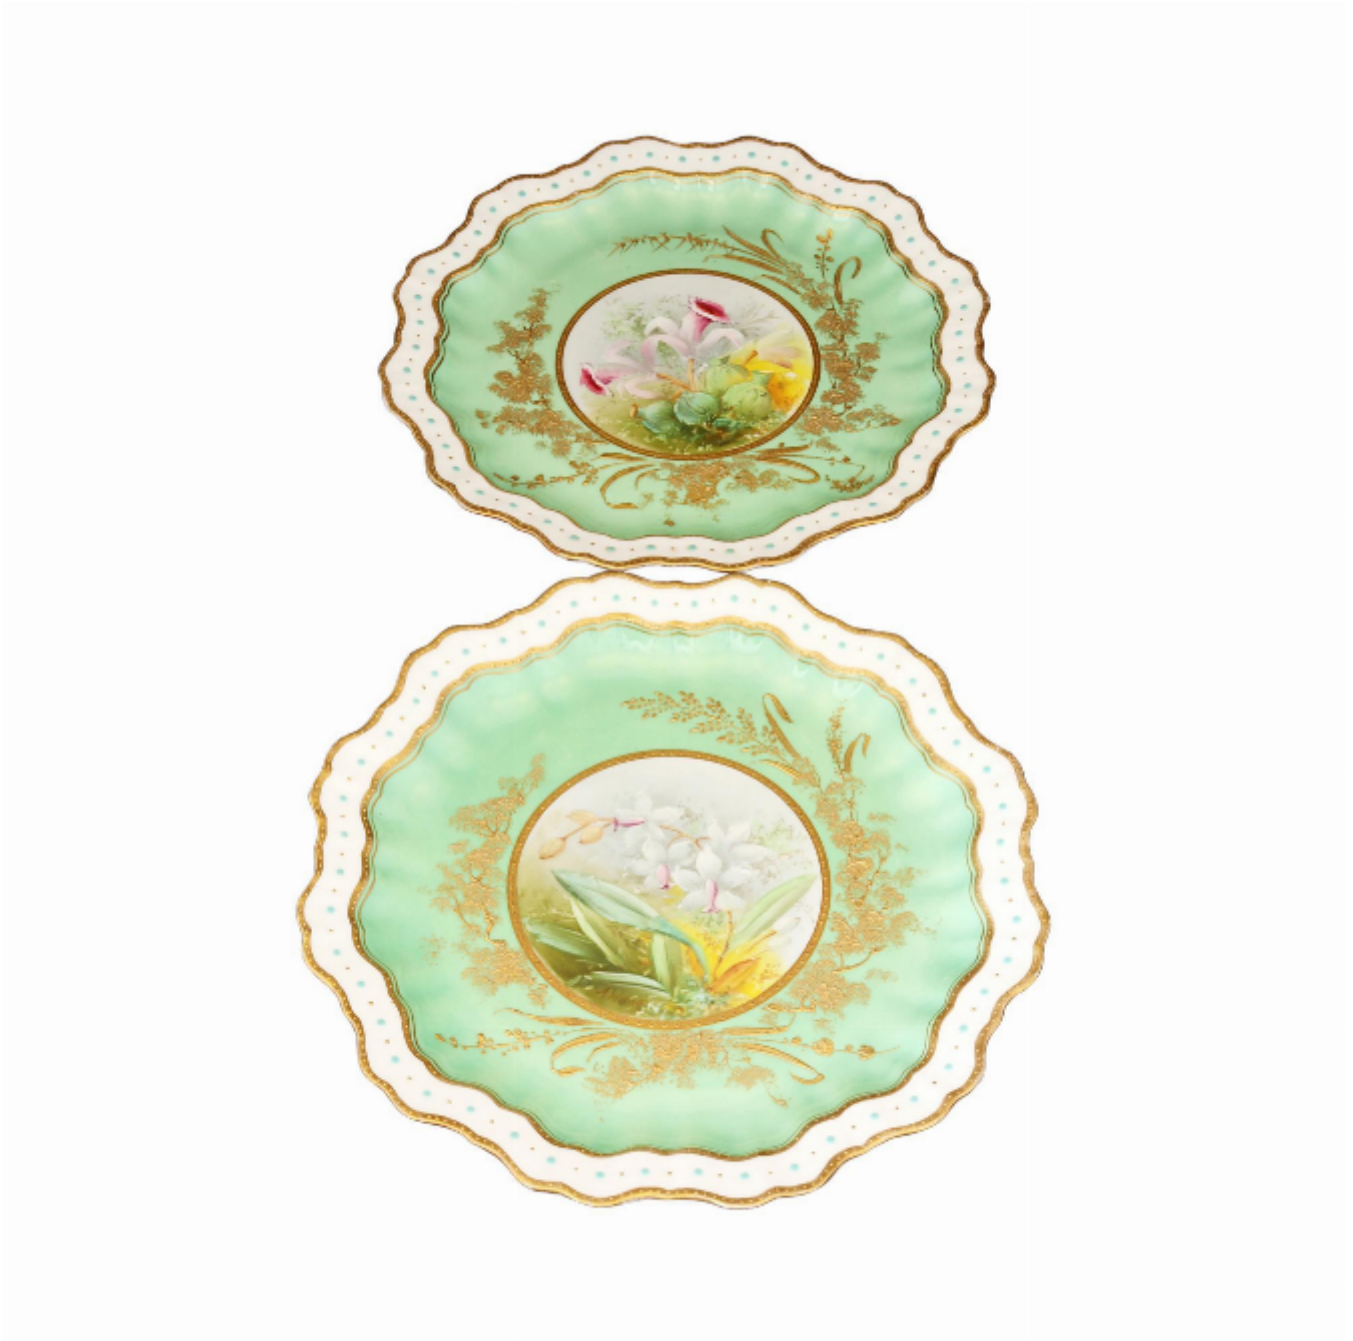

Pair of signed cabinet plates

Sold

REF: 5311

Diameter: 22 cm (8.7")

DESCRIPTION

Fine pair of cabinet plates, with scalloped border with turquoise and gitt beading,,with an aopple green band richly giled with branches, leaf fronds and flowers, a central roundal hand painted with botanical subjects, signed A Wagg, possibly for Cauldon China, c1900