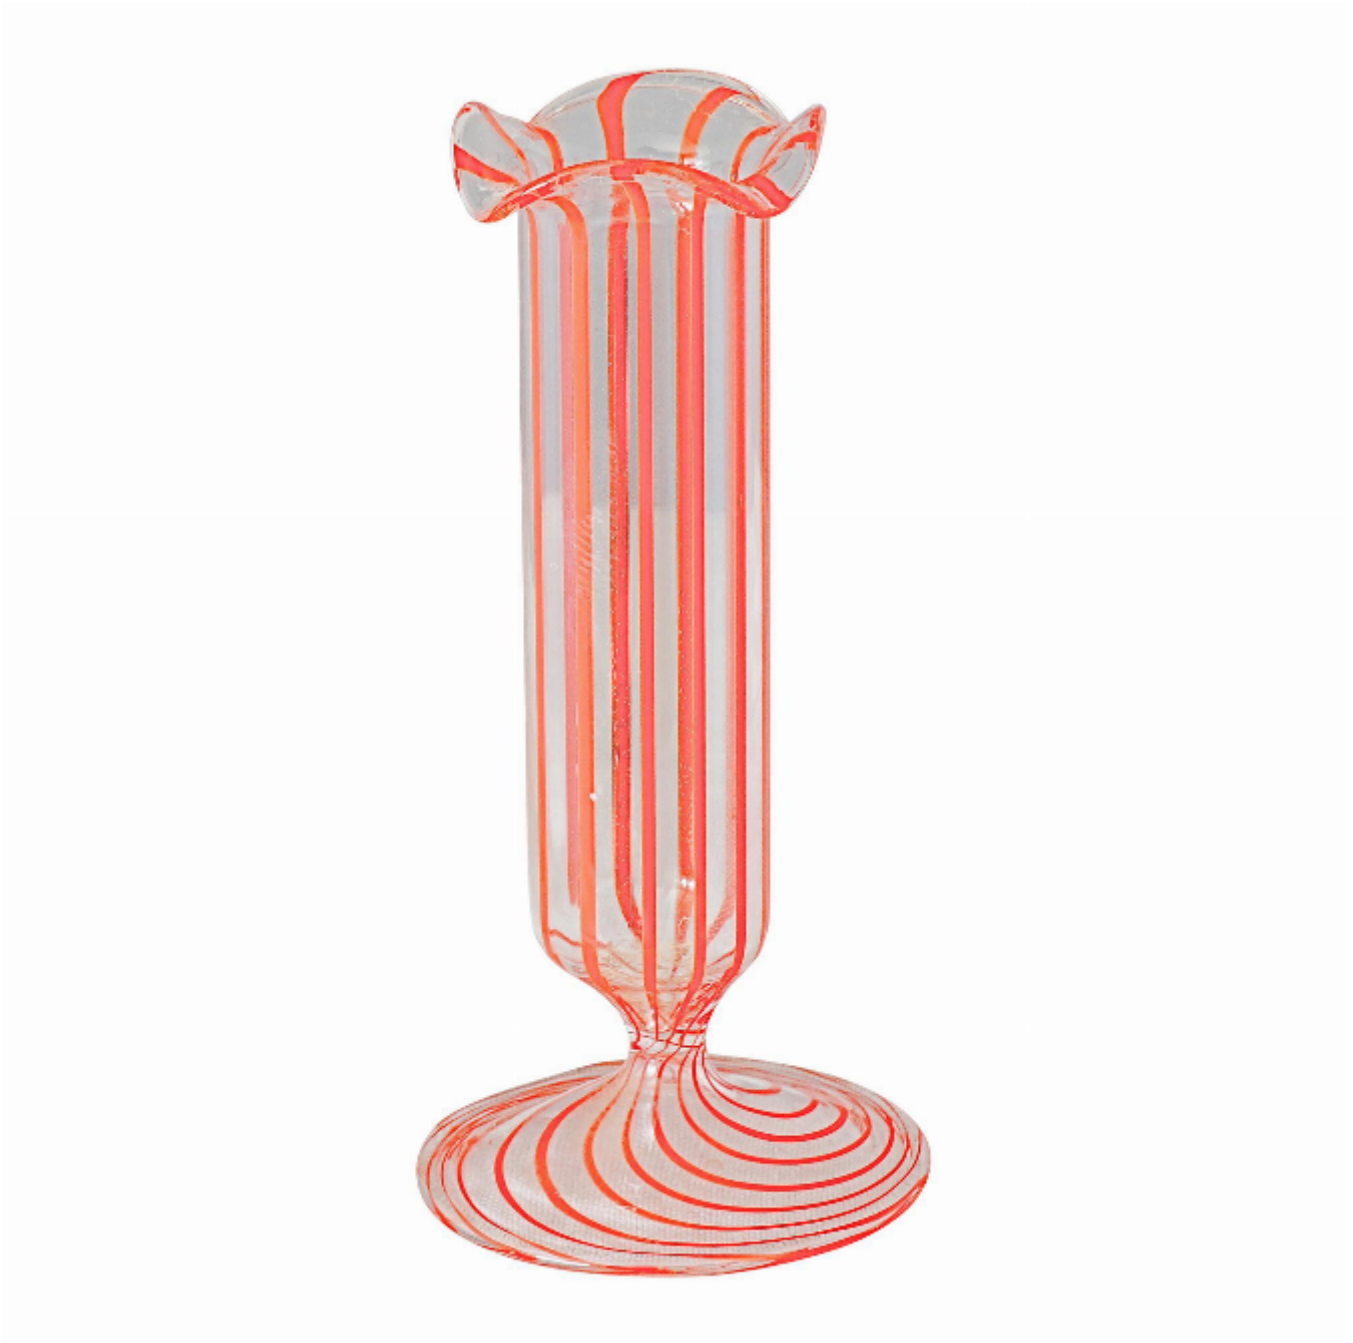

Bimini glass vase

£27

REF: 5277

Height: 8.5 cm (3.3")

Diameter: 4 cm (1.6")

## DESCRIPTION

---

Small Bimini pedestal glass vase with fluted rim, early to mid 20th century