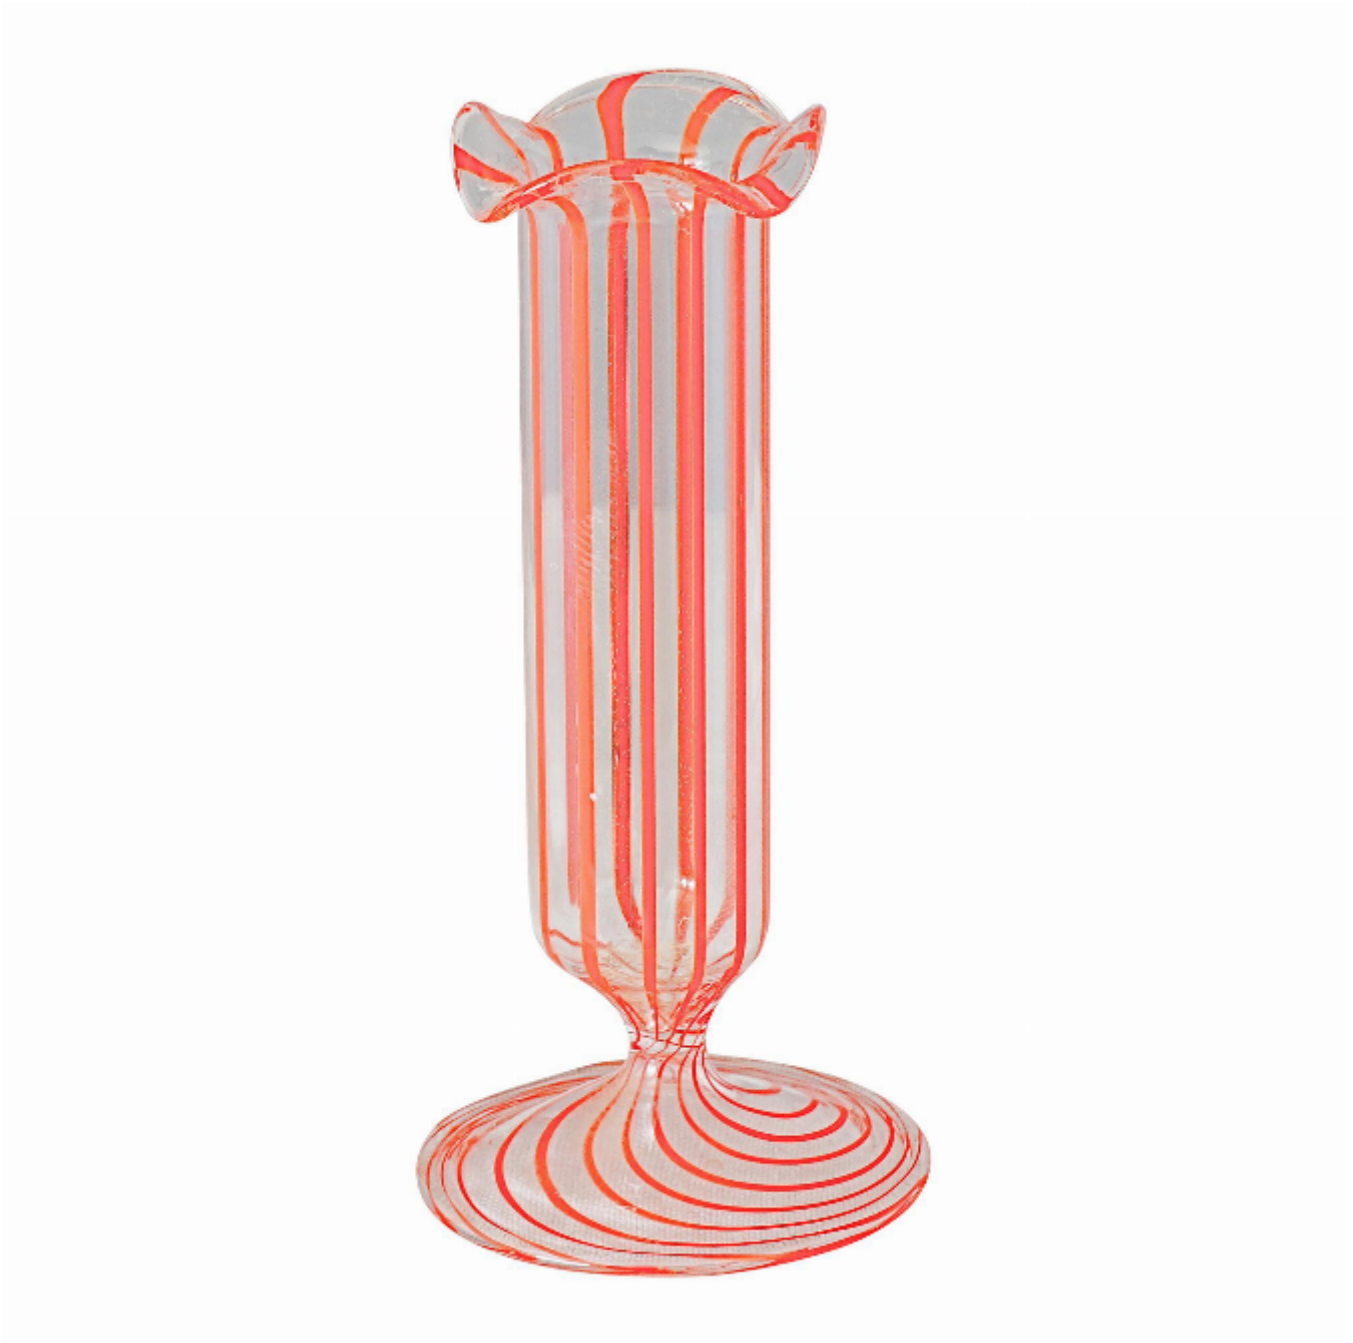

Bimini glass vase

£27

REF: 5277

Height: 8.5 cm (3.3")

Diameter: 4 cm (1.6")

DESCRIPTION

Small Bimini pedestal glass vase with frilled rim, early to mid 20th century