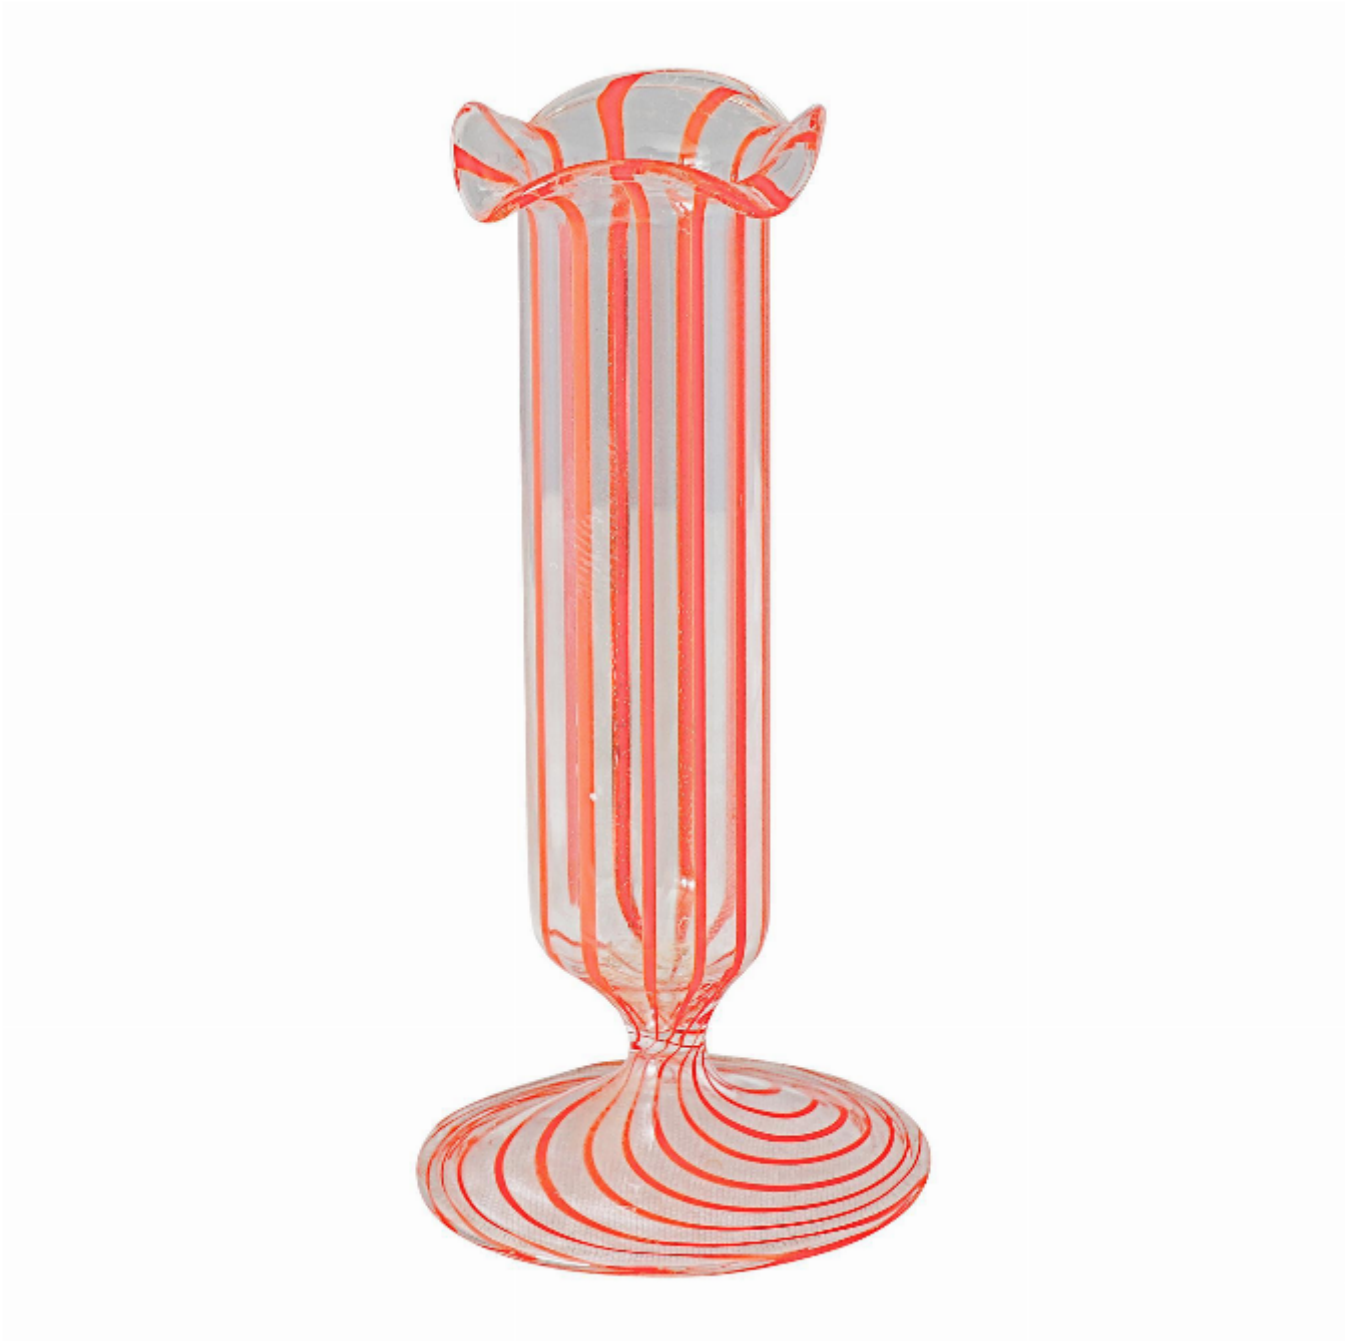

Bimini glass vase

£27

REF: 5277

Height: 8.5 cm (3.3")

Diameter: 4 cm (1.6")

DESCRIPTION

Small Bimini pedestal glass vase with frilled rim, early to mid 20th century