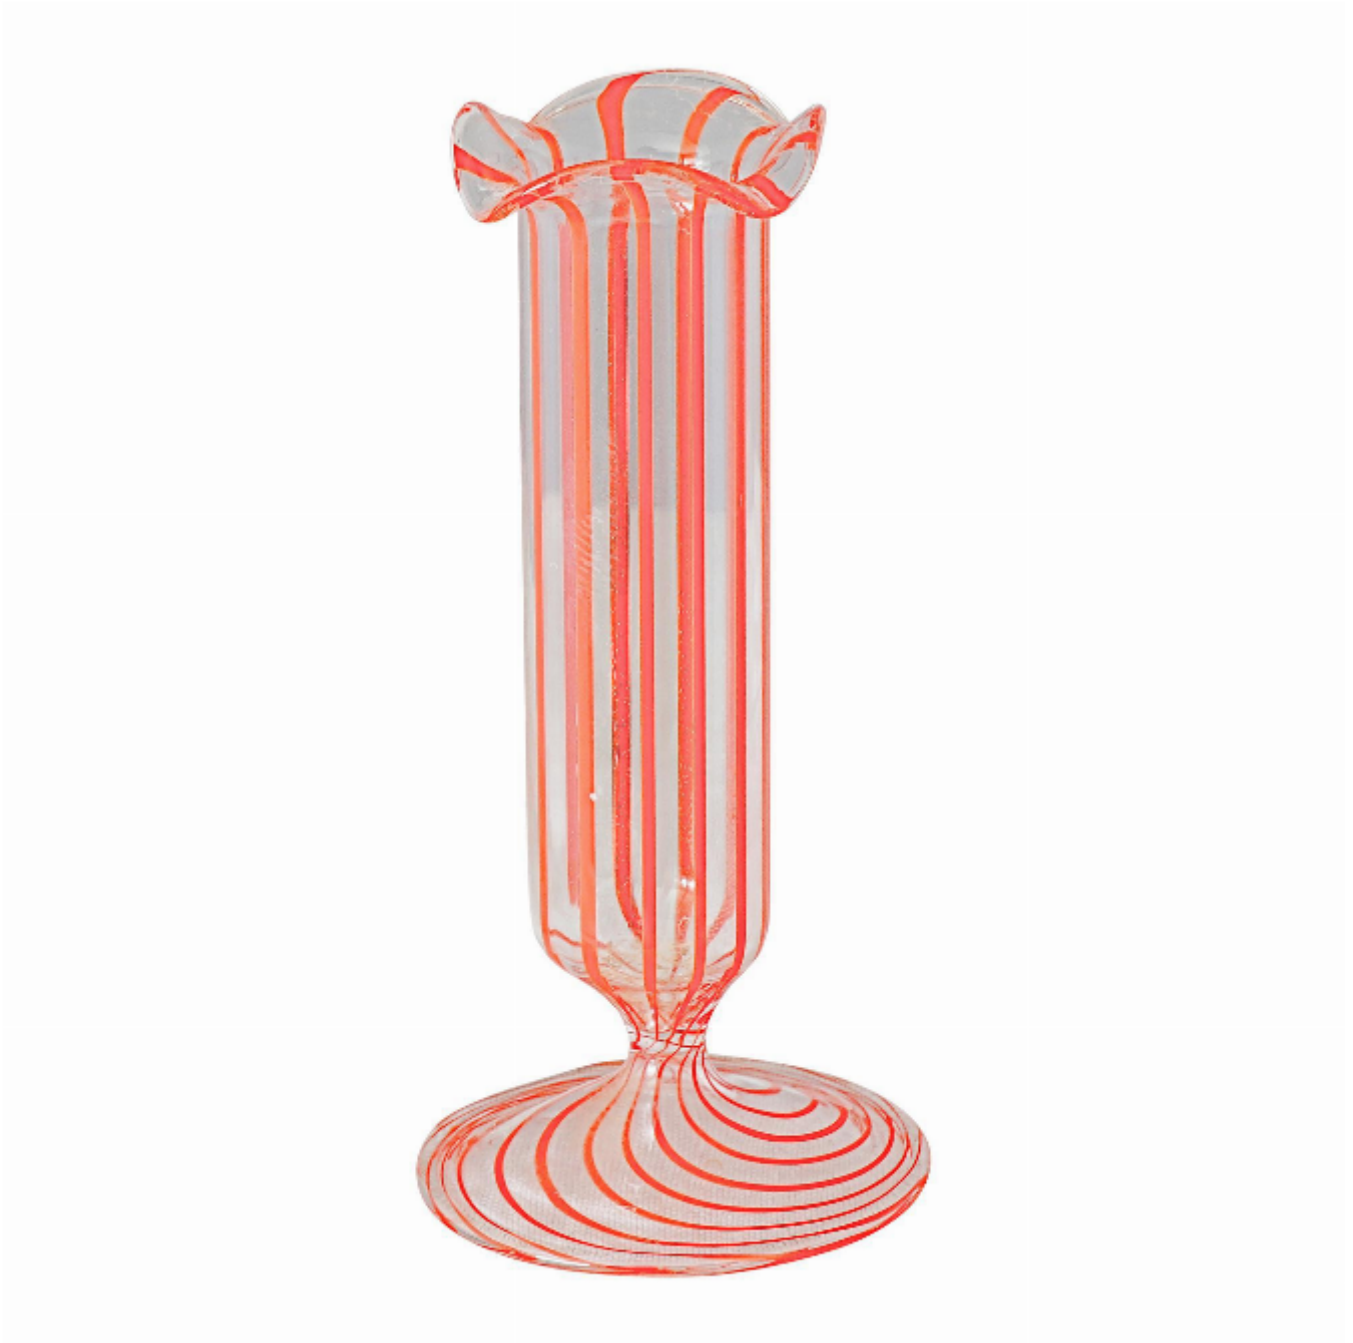

Bimini glass vase

£27

REF: 5277

Height: 8.5 cm (3.3")

Diameter: 4 cm (1.6")

DESCRIPTION

Small Bimini pedestal glass vase with fluted rim, early to mid 20th century