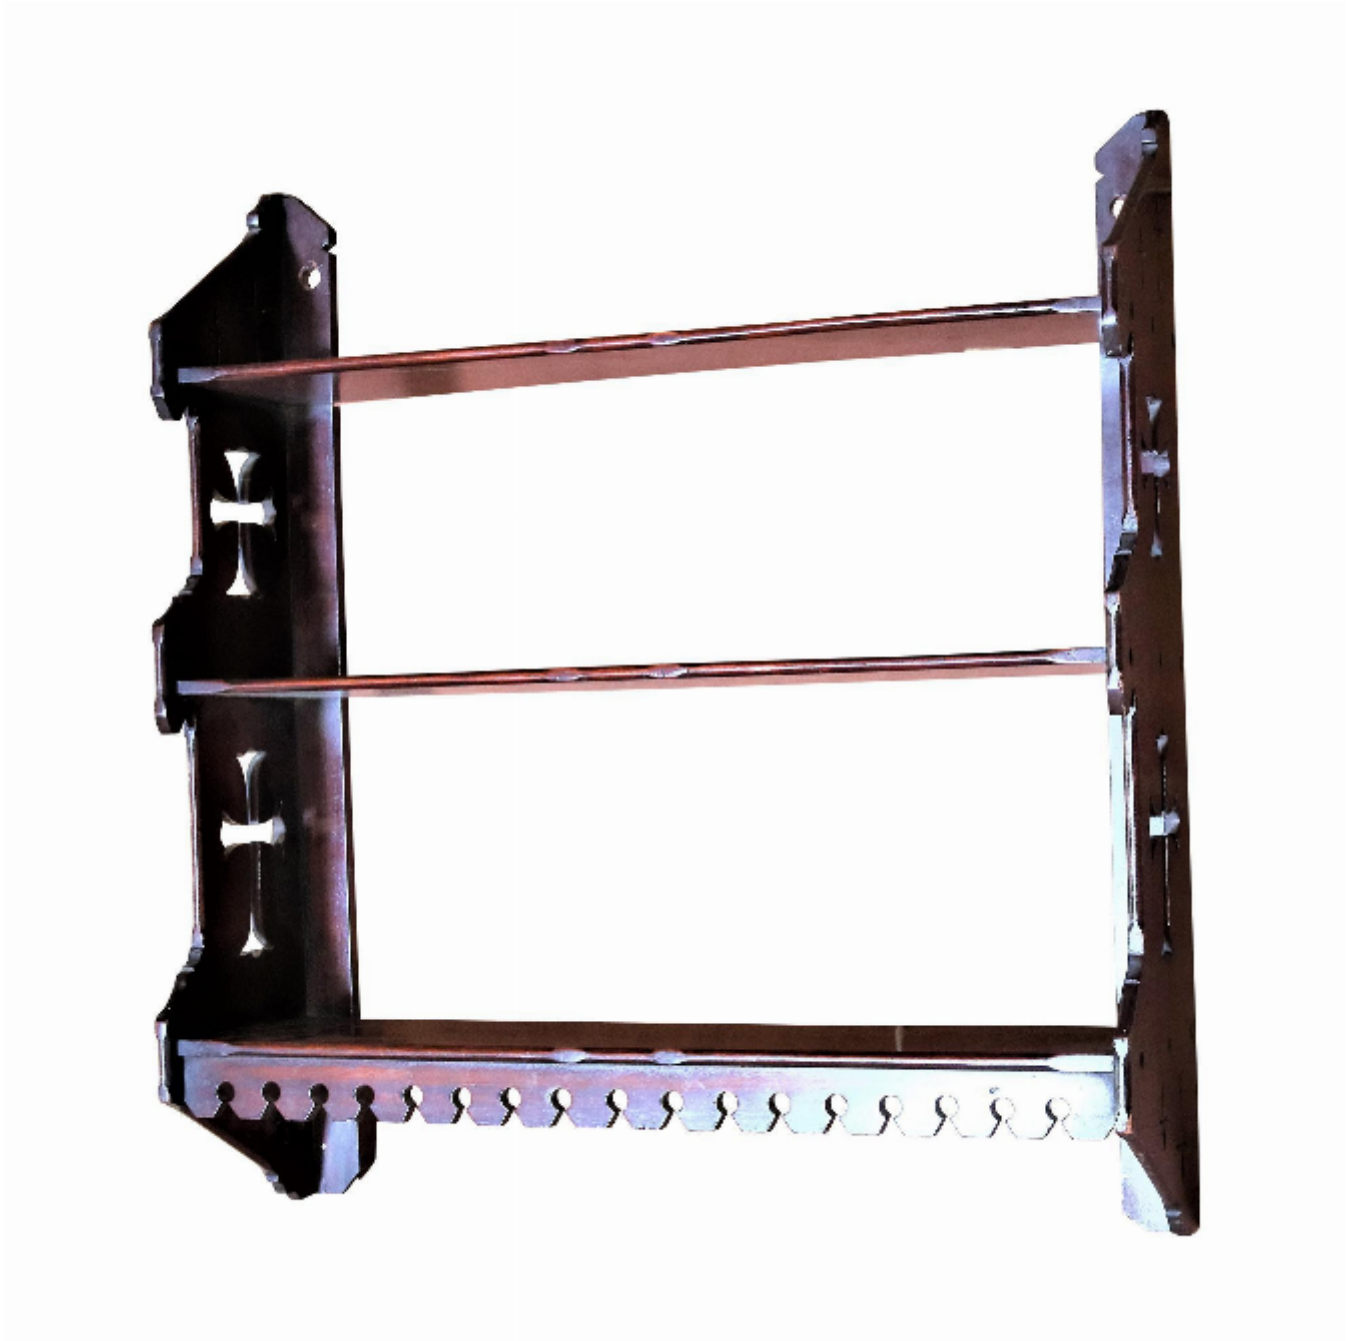

Gothic shelves

Sold

REF: 3384

Height: 66 cm (26")

Width: 59 cm (23.2")

Depth: 17 cm (6.7")

DESCRIPTION

Victorian gothic revival mahogany wall shelves with pierced decoration, late 19th century