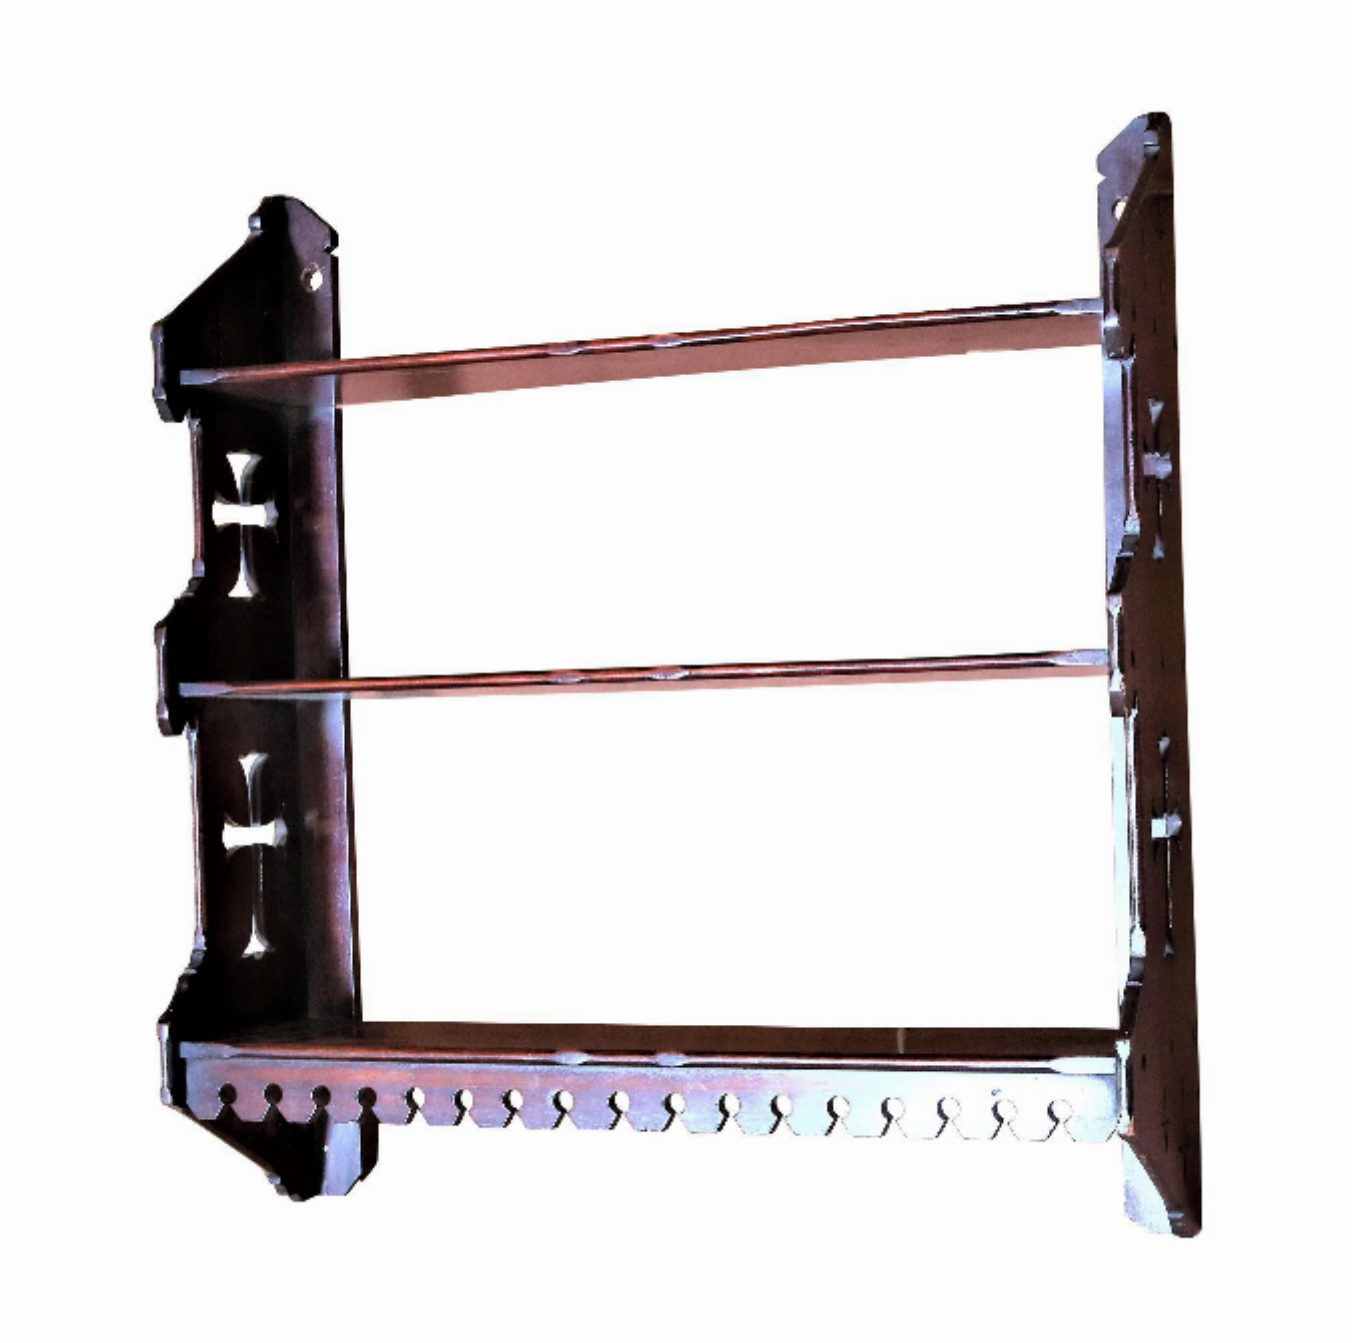

Gothic shelves

Sold

REF: 3384

Height: 66 cm (26")

Width: 59 cm (23.2")

Depth: 17 cm (6.7")

DESCRIPTION

Victorian gothic revival mahogany wall shelves with pierced decoration, late 19th century