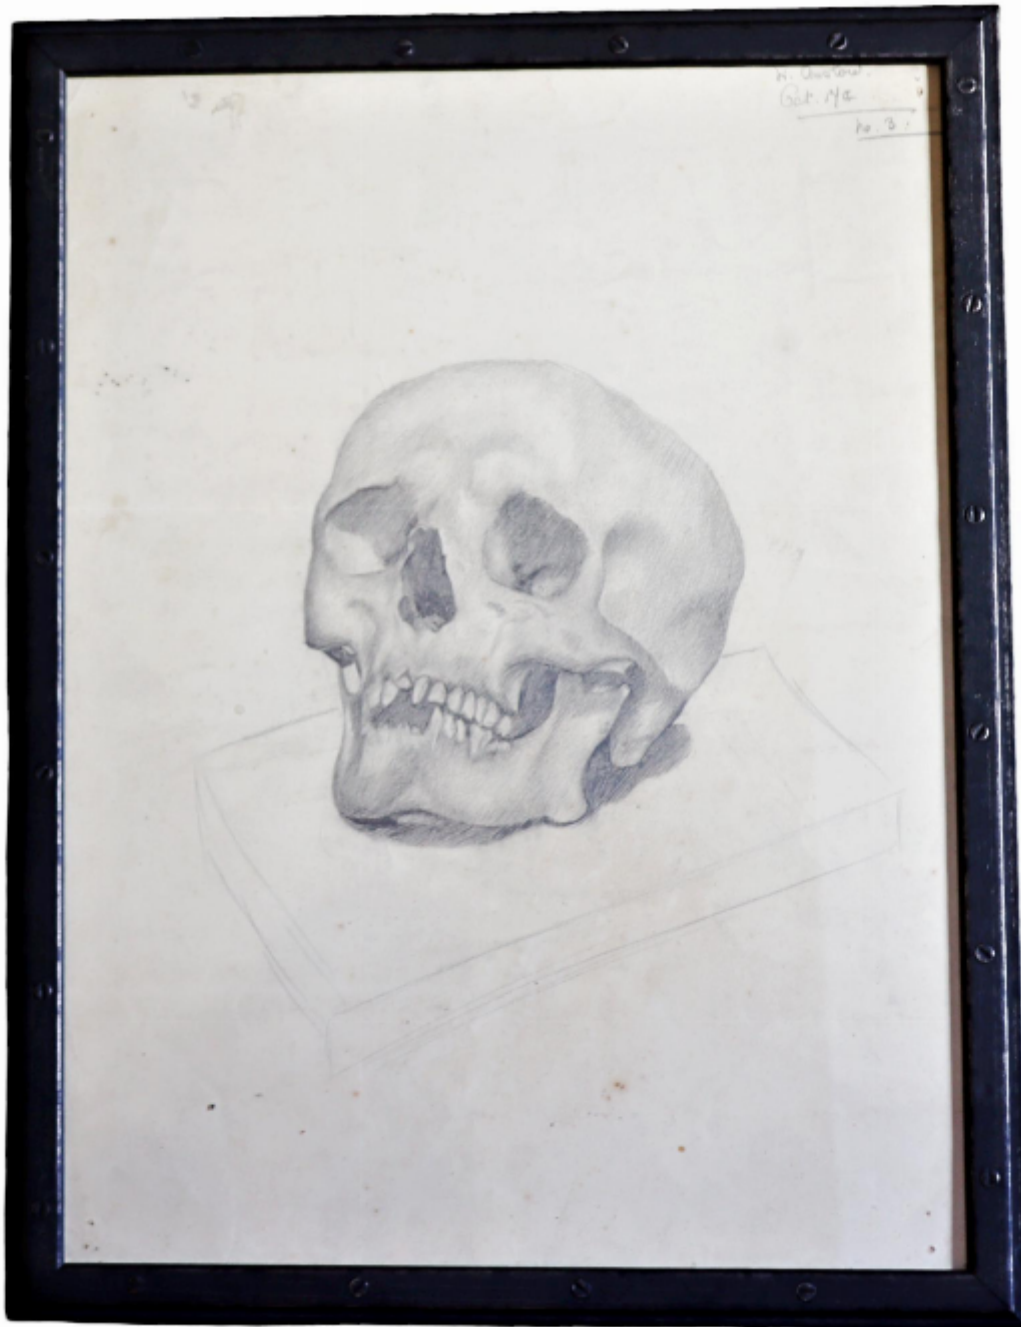

Winifred Anslow, pencil sketch

£89

REF: 1789

Height: 41 cm (16.1")

Width: 31 cm (12.2")

DESCRIPTION

Winifred Anslow, British, early 20th century, pencil sketch, framed