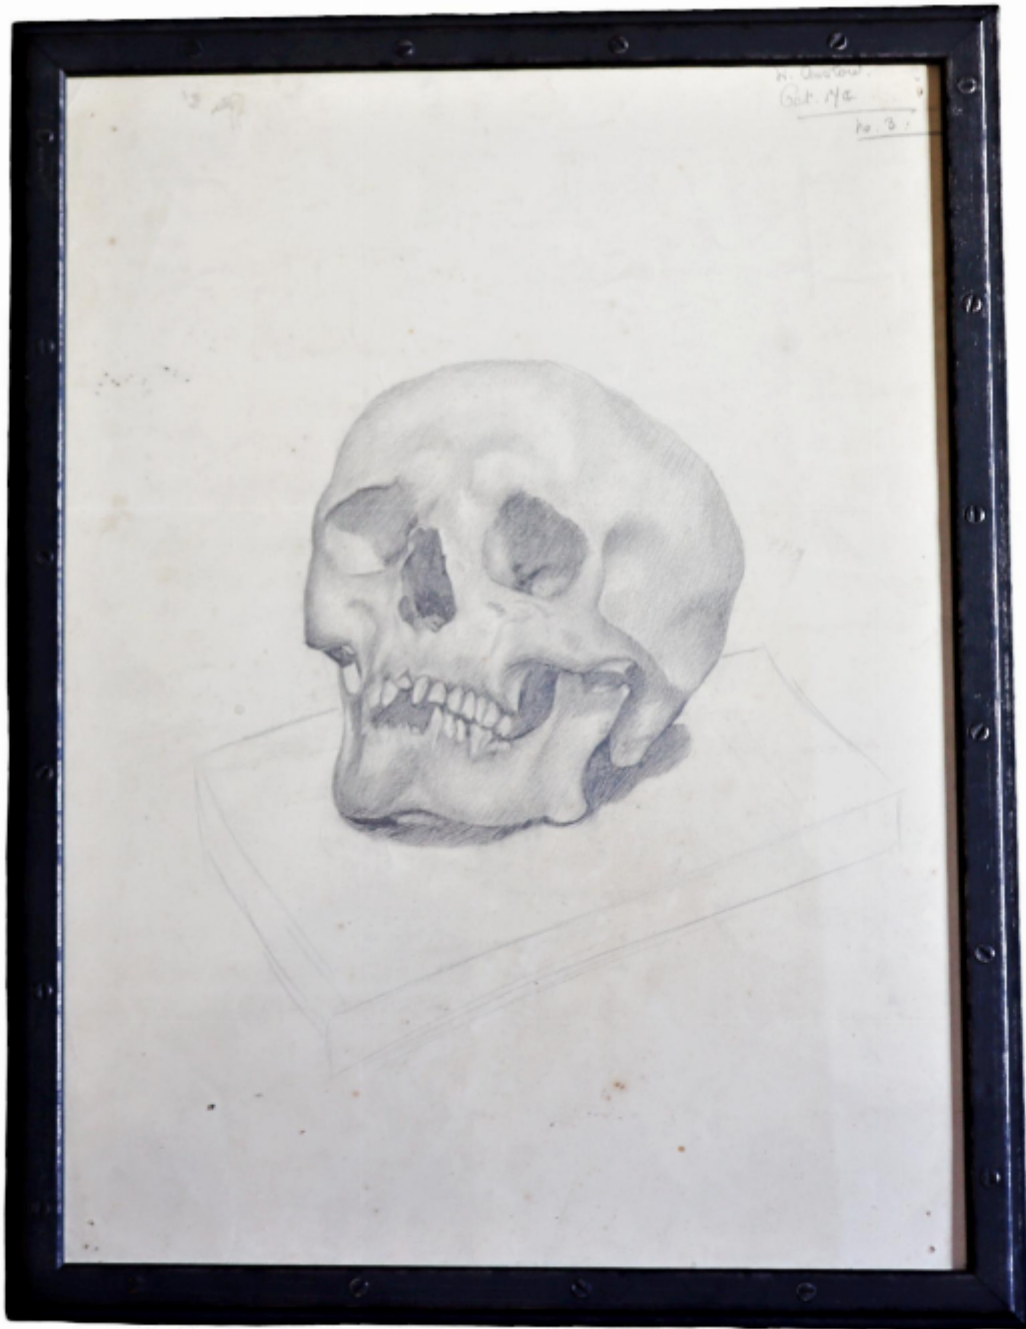

Winifred Anslow, pencil sketch

£89

REF: 1789

Height: 41 cm (16.1")

Width: 31 cm (12.2")

DESCRIPTION

Winifred Anslow, British, early 20th century, pencil sketch, framed