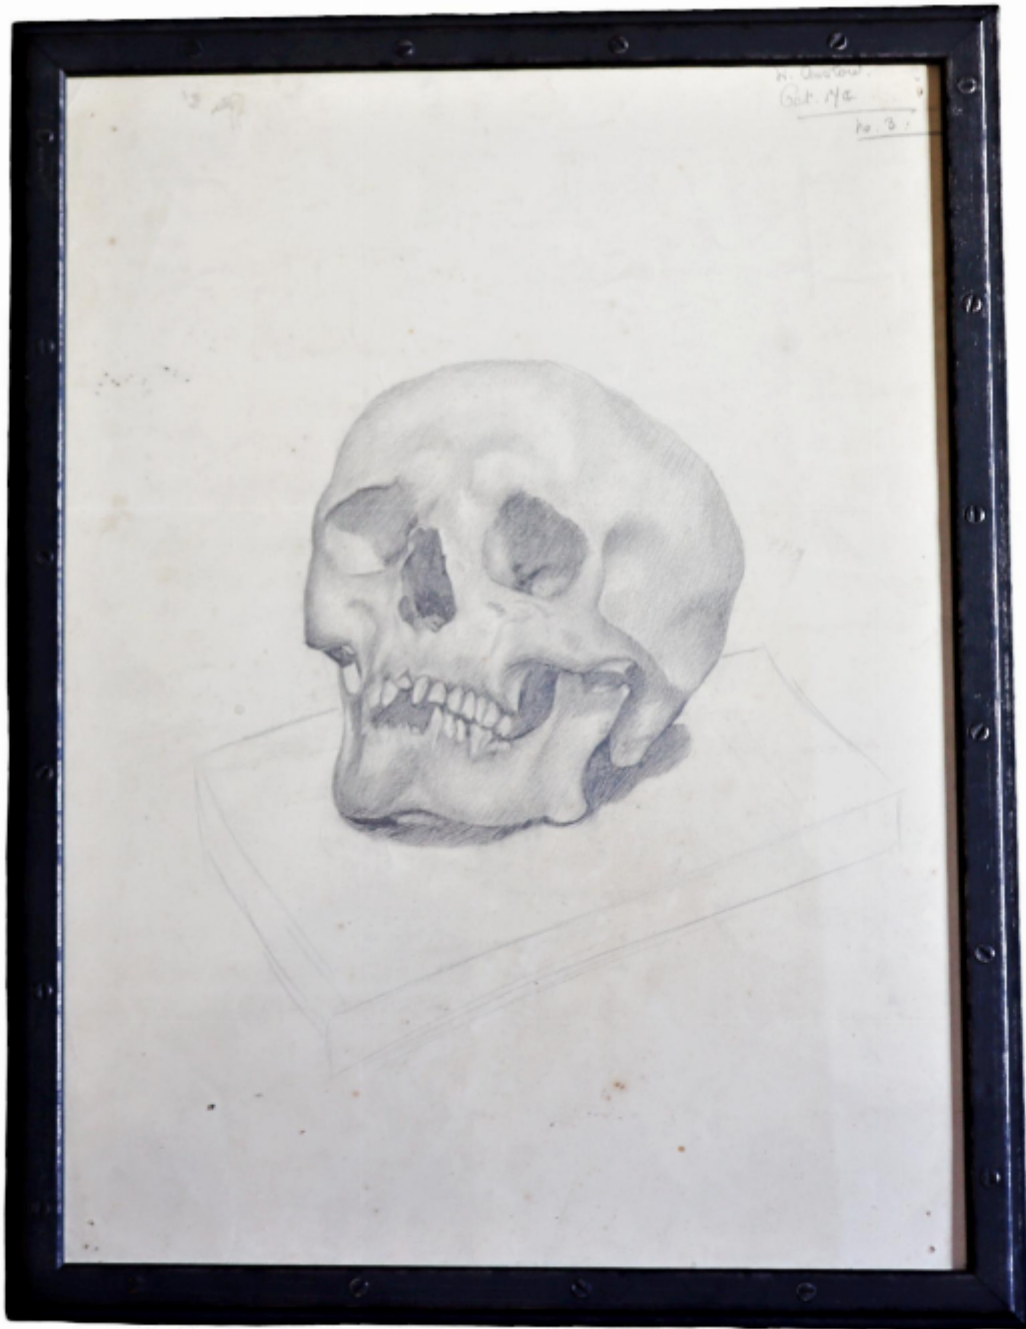

Winifred Anslow, pencil sketch

Sold

REF: 1789

Height: 41 cm (16.1")

Width: 31 cm (12.2")

DESCRIPTION

Winifred Anslow, British, early 20th century, pencil sketch, framed