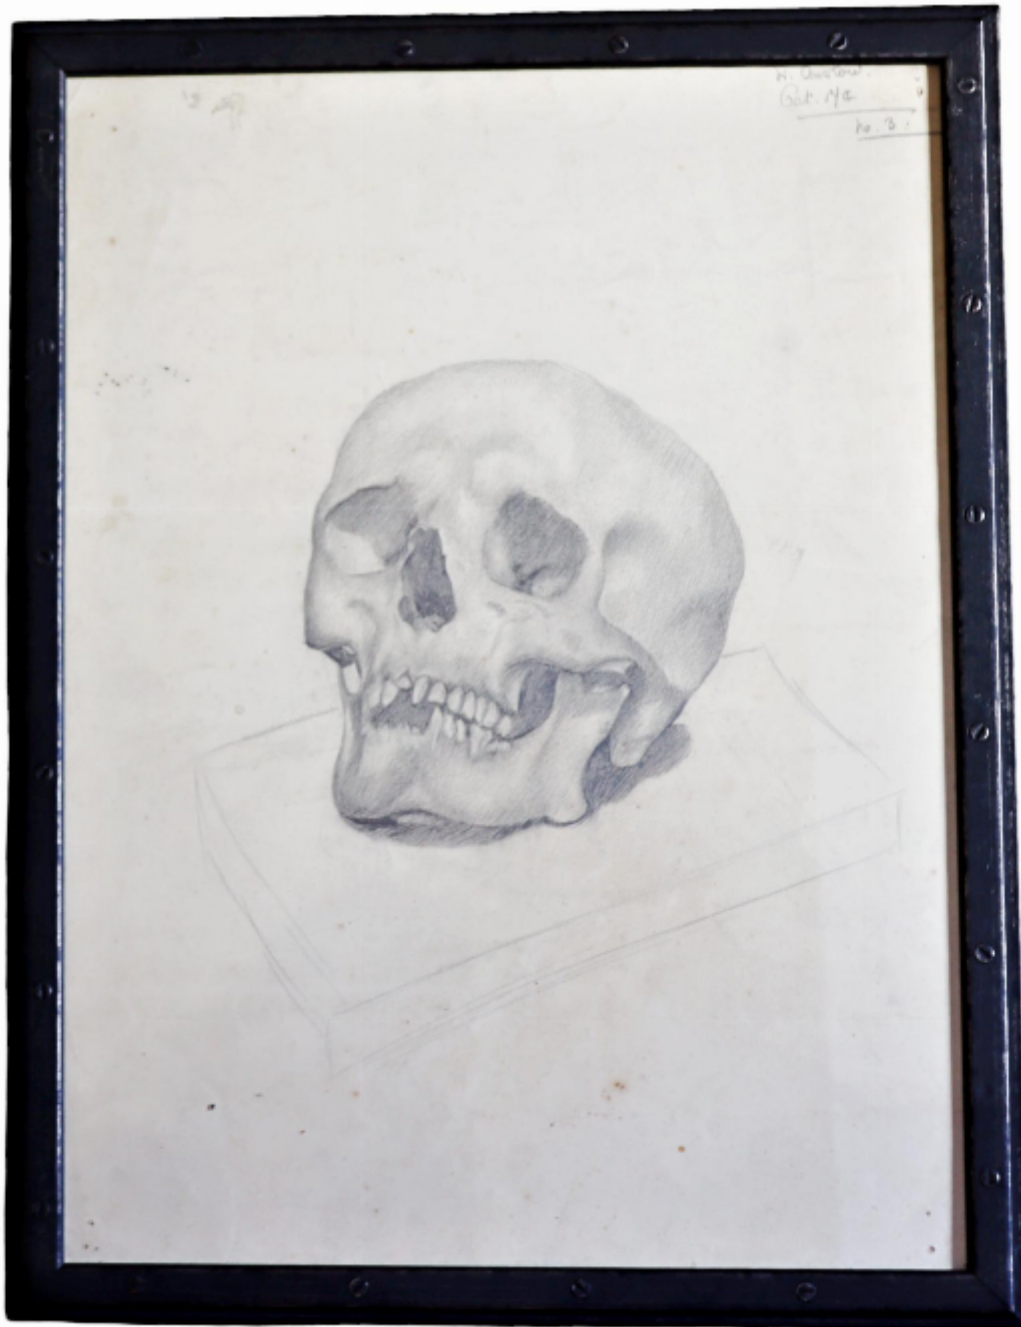

Winifred Anslow, pencil sketch

£89

REF: 1789

Height: 41 cm (16.1")

Width: 31 cm (12.2")

## DESCRIPTION

---

Winifred Anslow, British, early 20th century, pencil sketch, framed