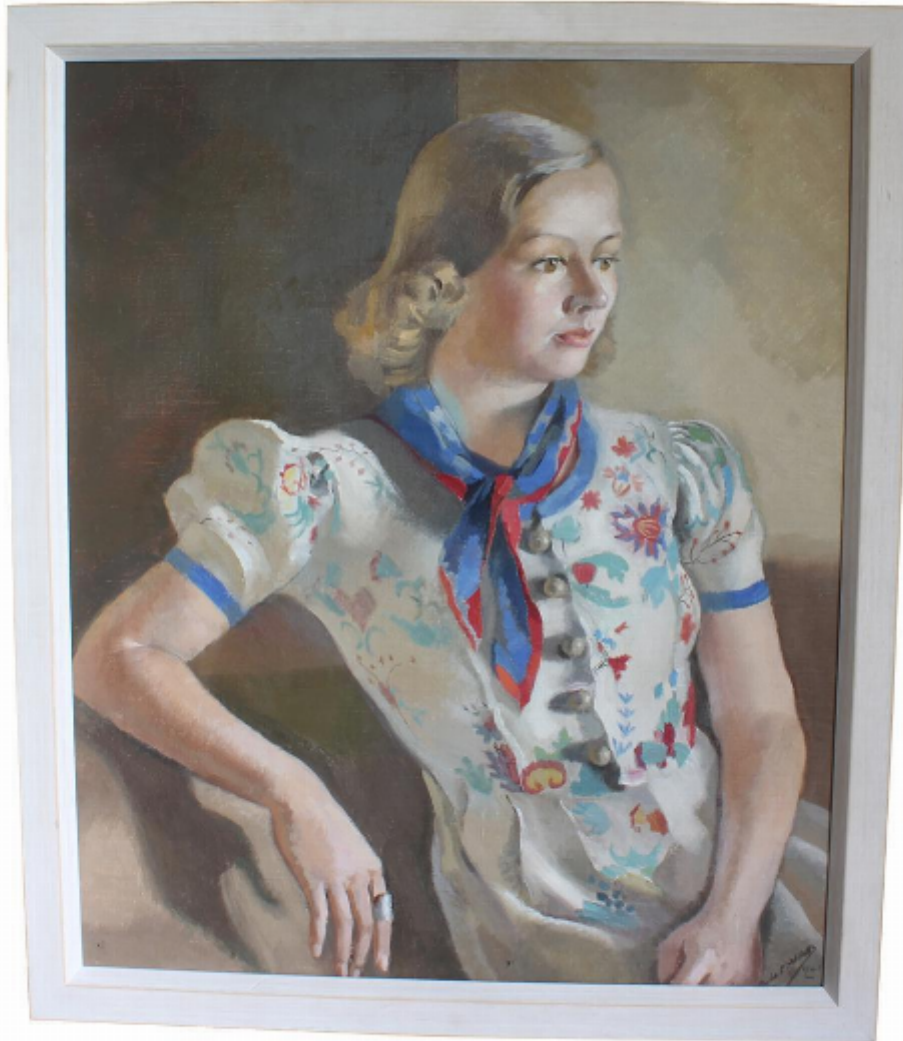

Portrait of Gerry Reid

Phoebe Peto Willets

£1,150

REF: 1377

Height: 66 cm (26")

Width: 56 cm (22")

Depth: 4 cm (1.6")

## DESCRIPTION

---

Pheobe Peto Willetts, nee Dickinson, British, 1917-78, oil on canvas, Portrait of Gerry Reid in floral dress, signed and dated 1940  
Painting 61.5 x 40 cm