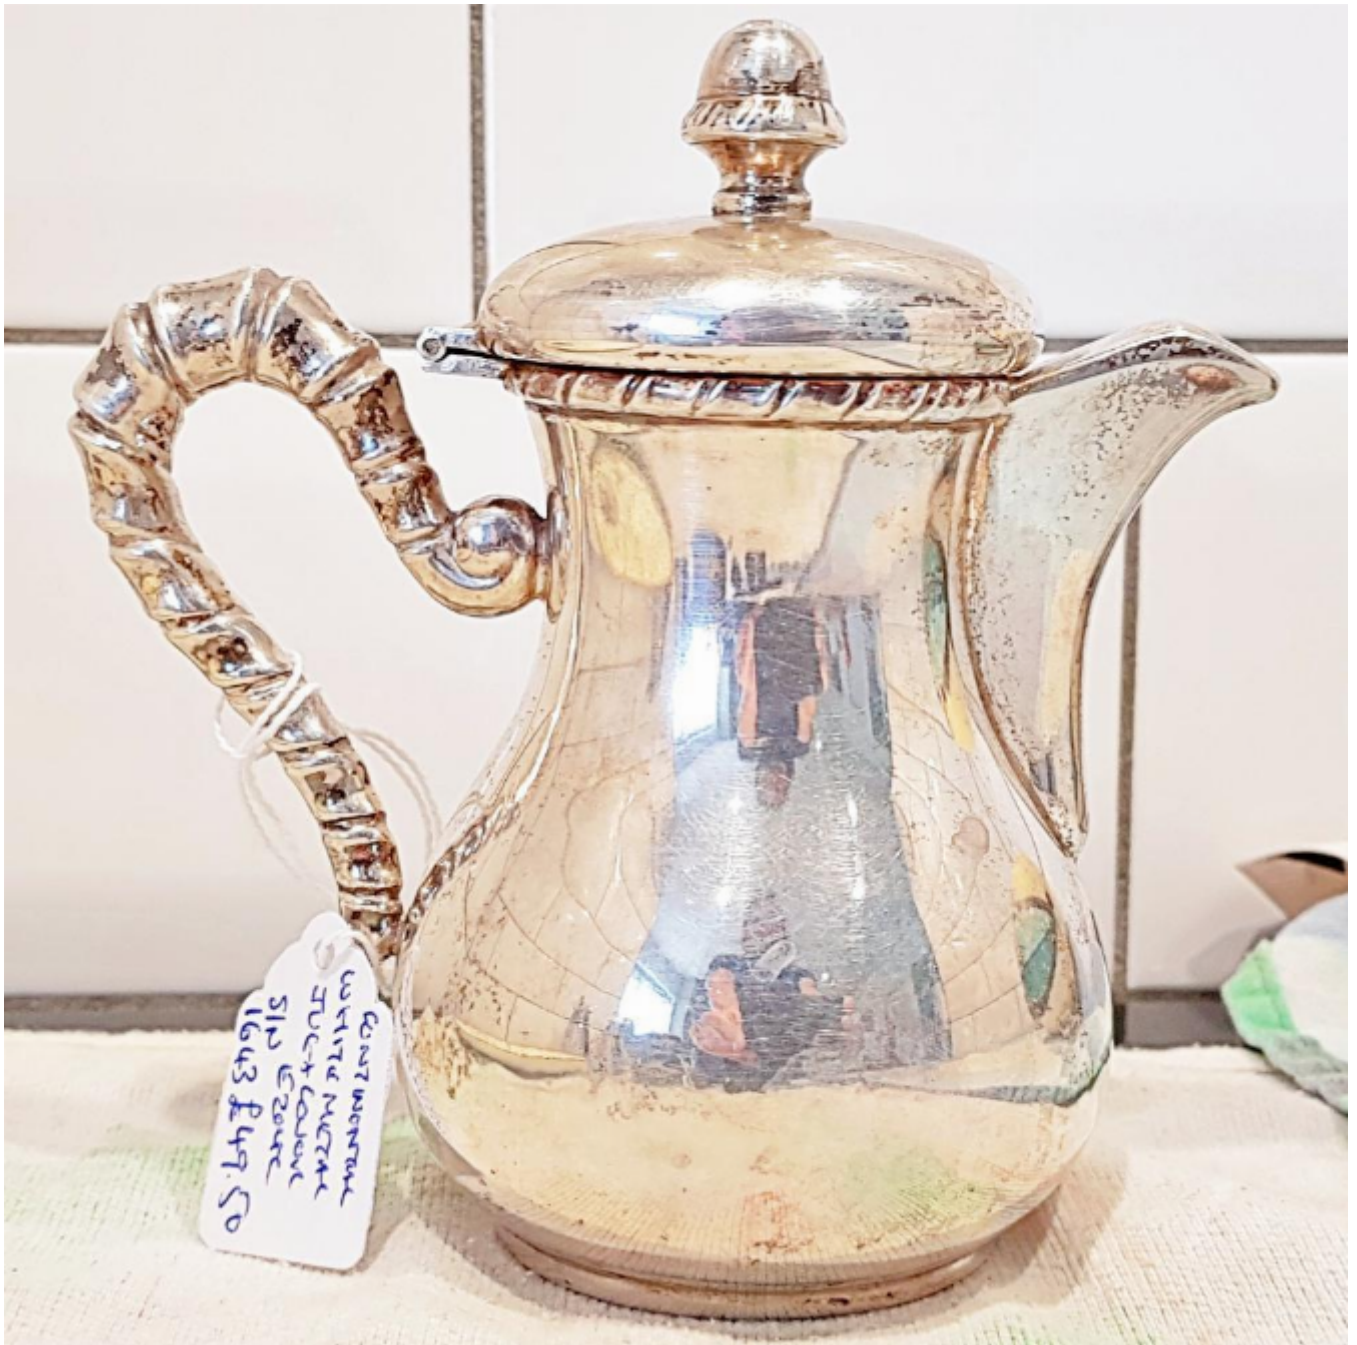

Silver jug

Sold

REF: 1643

## DESCRIPTION

---

Silver jug continental early 20th