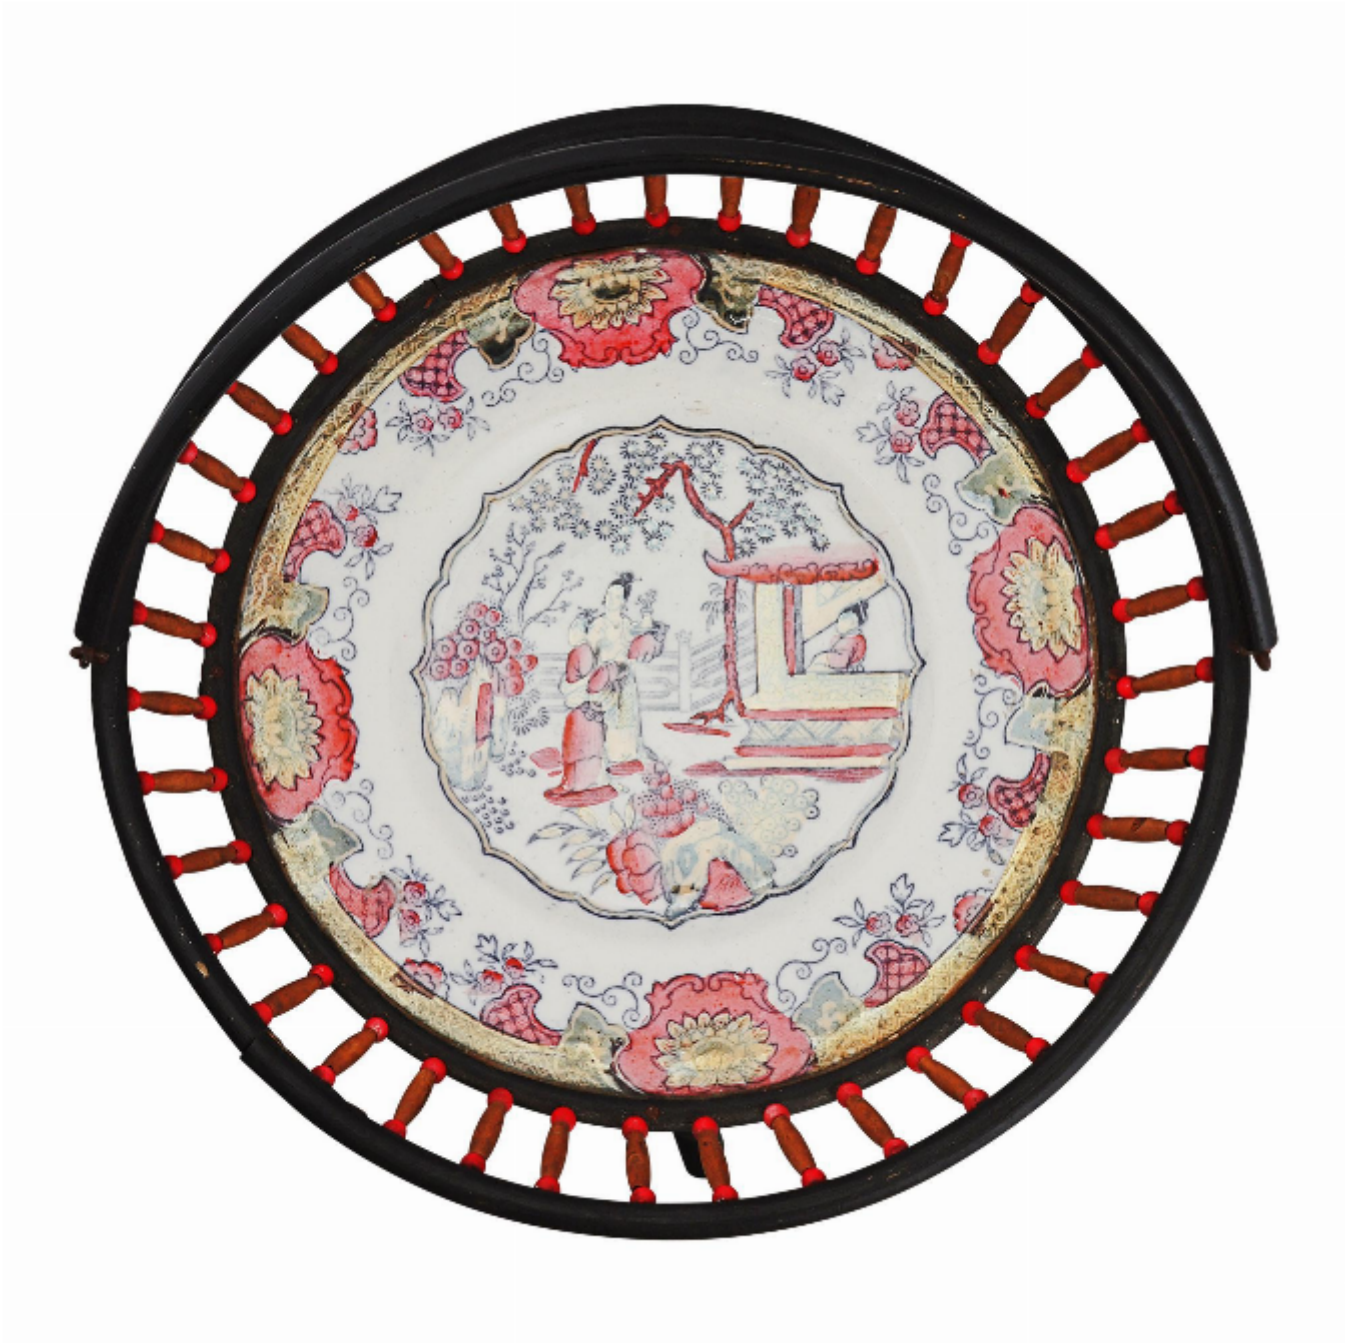

Decorative painted basket

£110

REF: 2791

Height: 9.5 cm (3.7")

Width: 24 cm (9.4")

Depth: 24 cm (9.4")

DESCRIPTION

Decorative painted basket with swing handle and inset pottery chinioserie plate, late 19th c