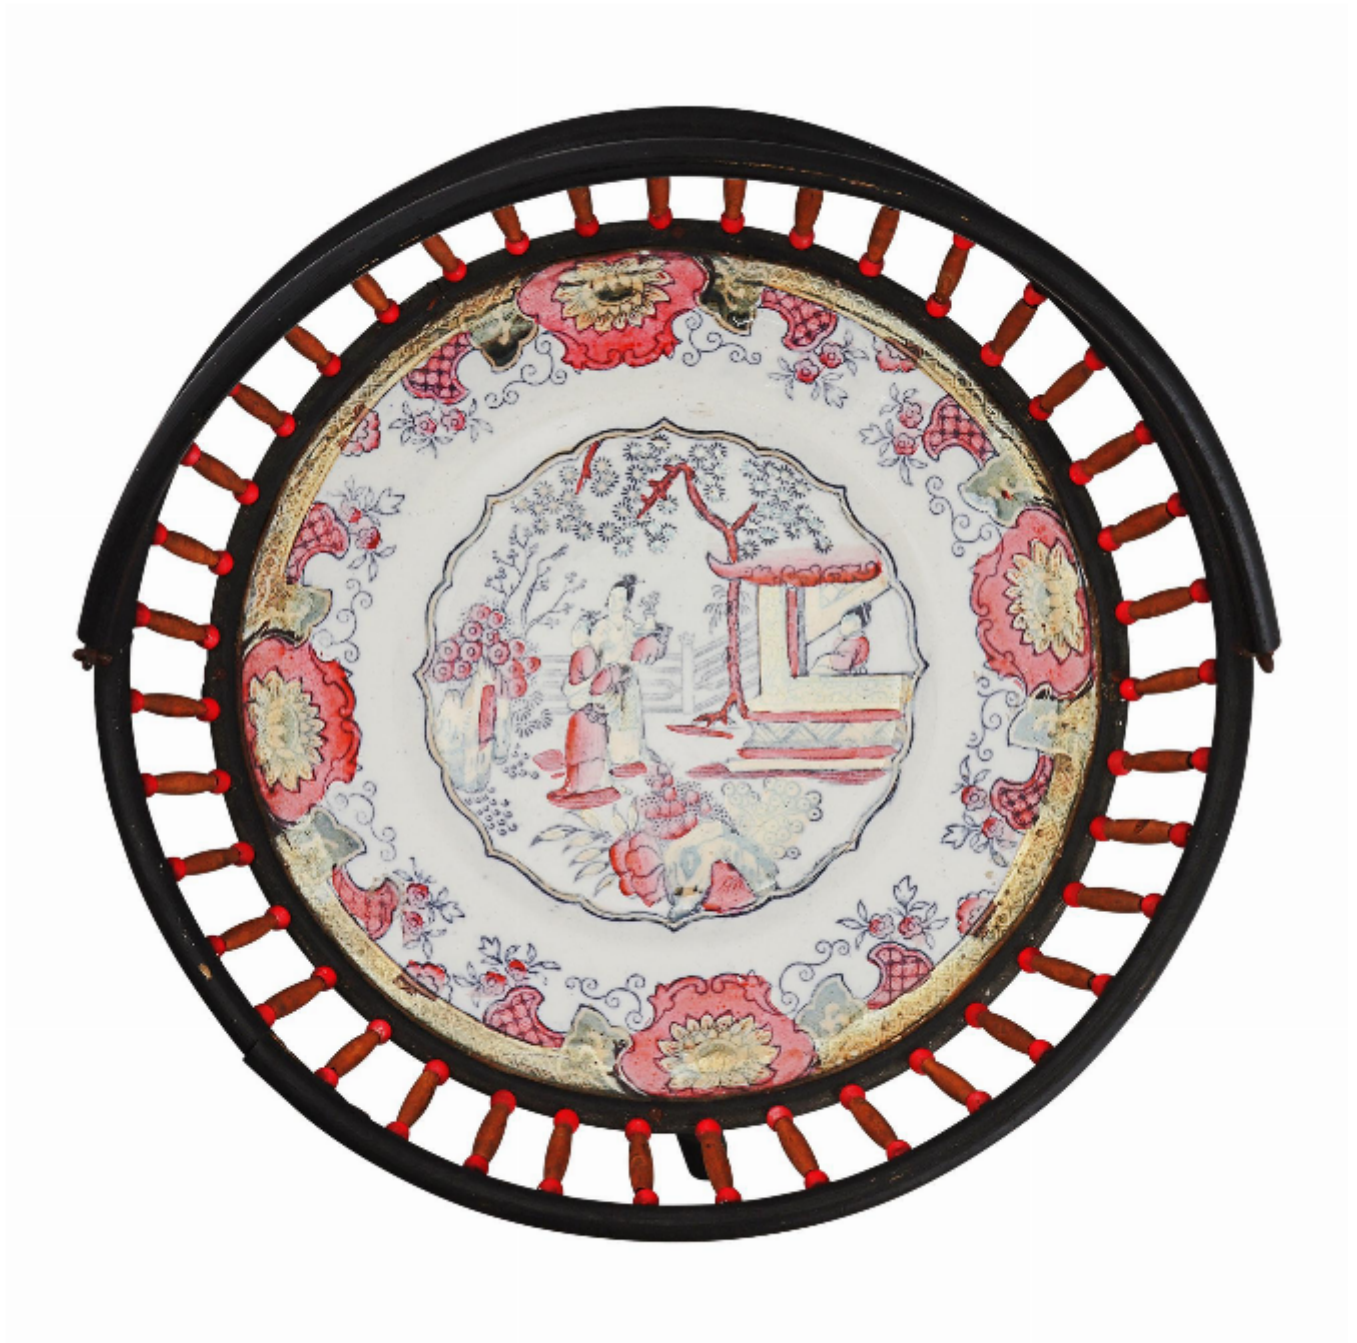

Decorative painted basket

£110

REF: 2791

Height: 9.5 cm (3.7")

Width: 24 cm (9.4")

Depth: 24 cm (9.4")

DESCRIPTION

Decorative painted basket with swing handle and inset pottery chinioserie plate, late 19th c