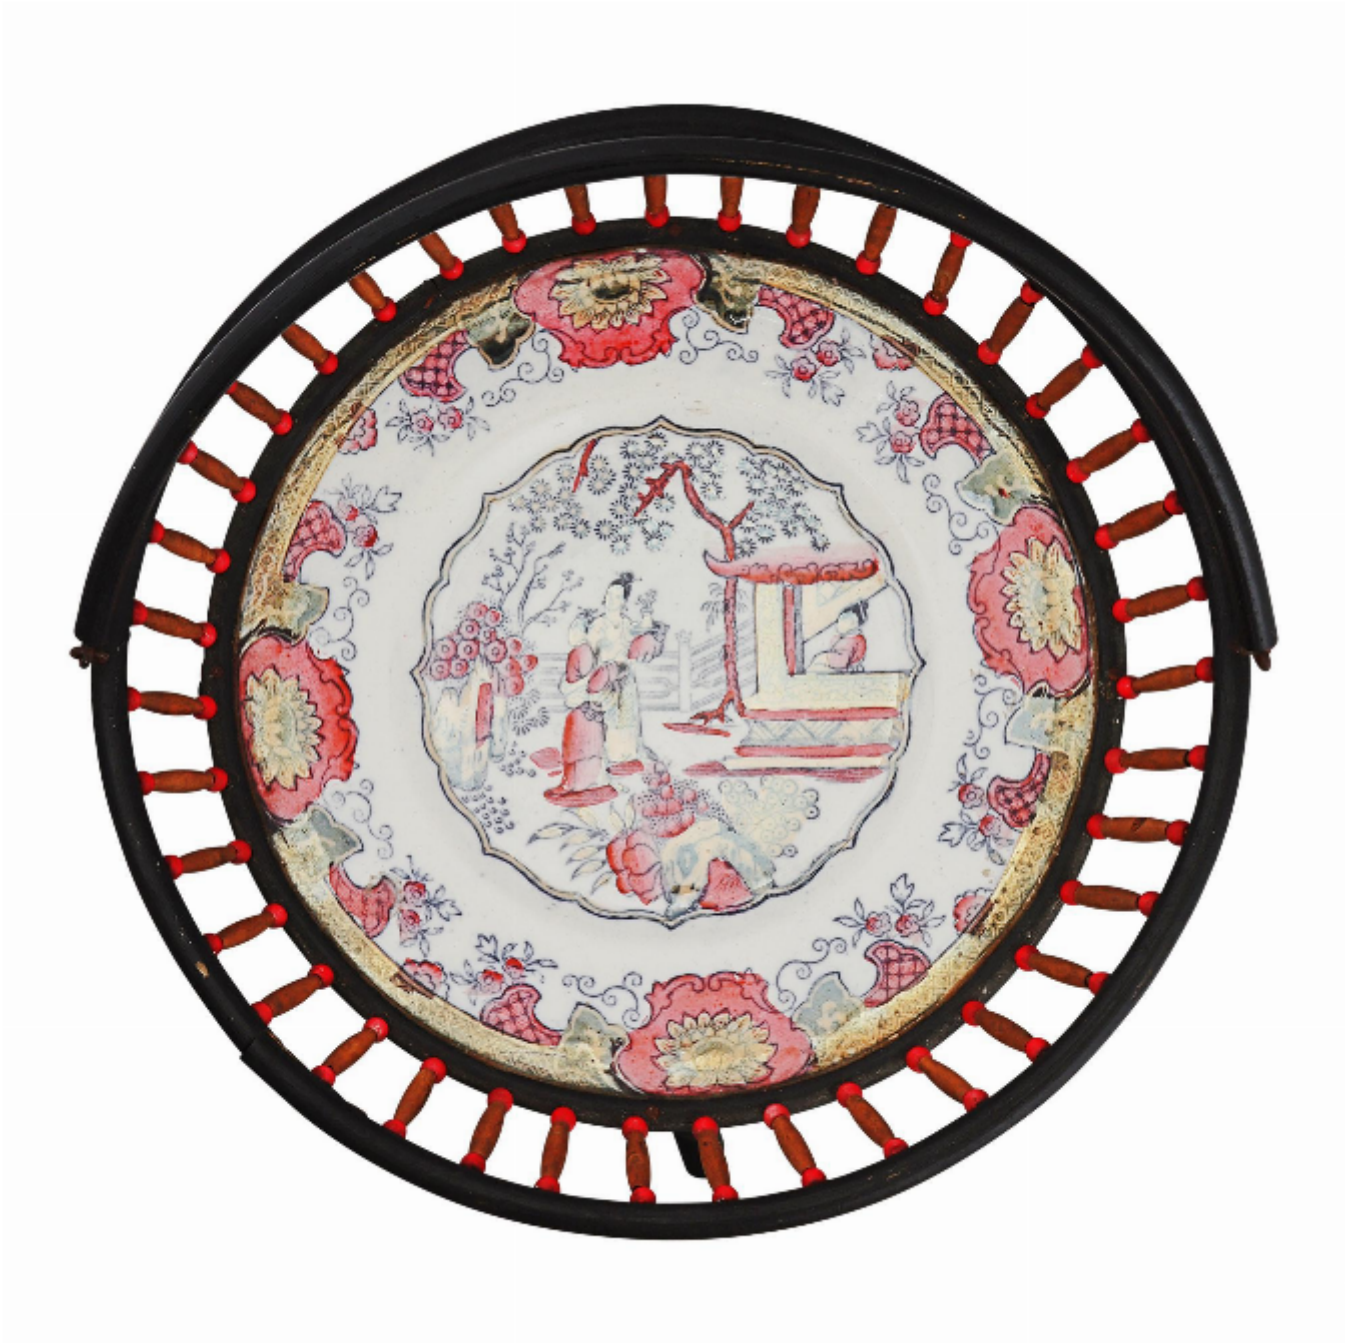

Decorative painted basket

£110

REF: 2791

Height: 9.5 cm (3.7")

Width: 24 cm (9.4")

Depth: 24 cm (9.4")

## DESCRIPTION

---

Decorative painted basket with swing handle and inset pottery chinioserie plate, late 19th c