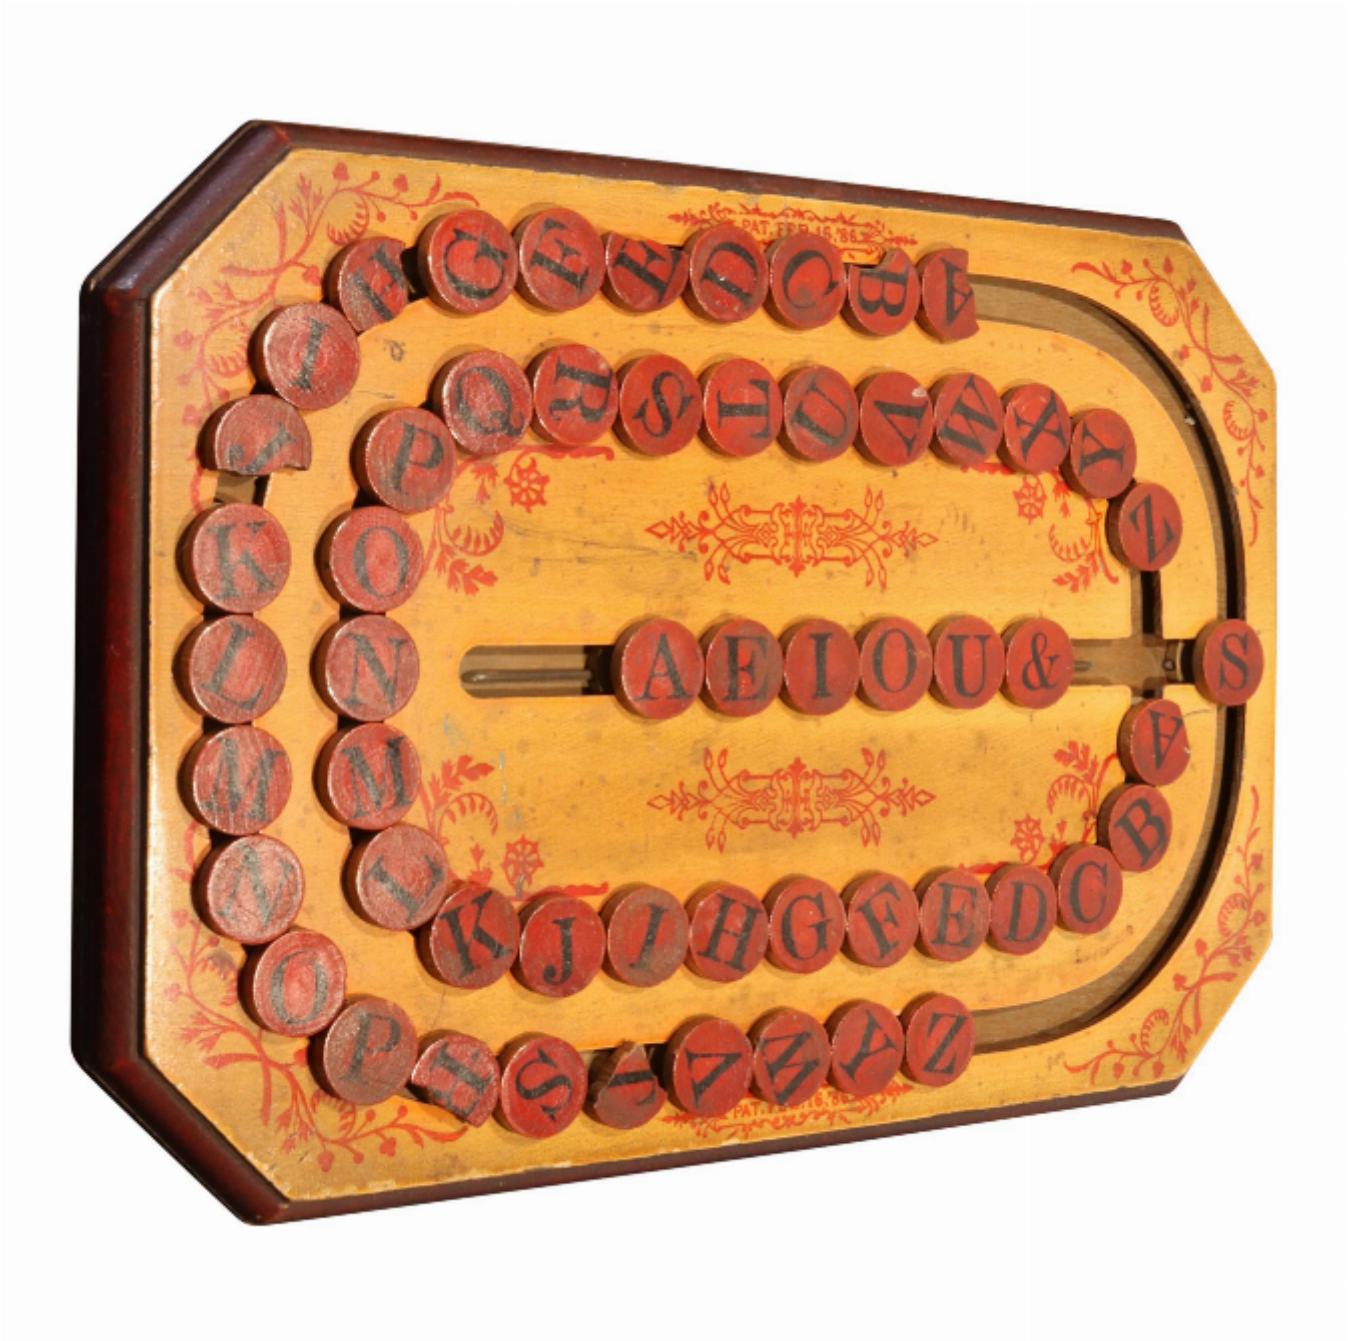

Antique game

Sold

REF: 4572

Width: 34 cm (13.4")

Depth: 24 cm (9.4")

DESCRIPTION

Unusual counter game, with channels and sliding lettered discs, to spell words, some damaged, late 19th or early 20th century