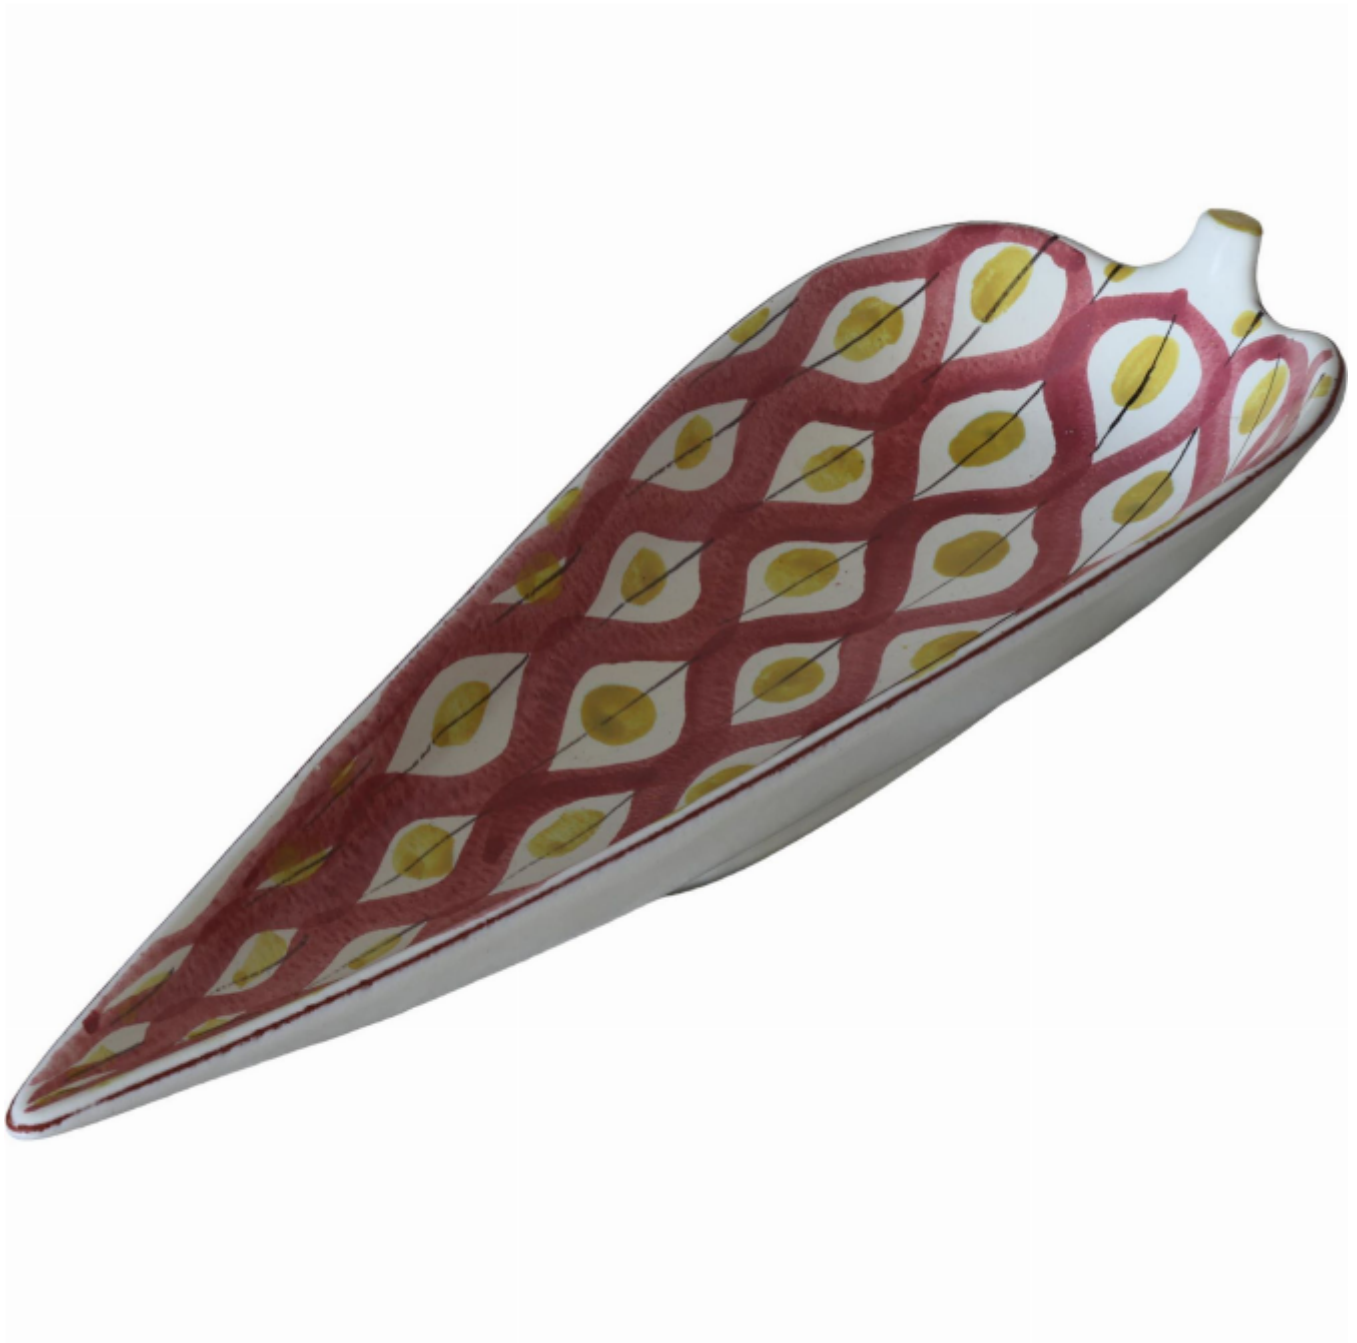

Stig Lindberg dish

Sold

REF: 5400

Height: 4 cm (1.6")

Width: 31.5 cm (12.4")

Depth: 10 cm (3.9")

DESCRIPTION

Stig Lindberg for Gustavsberg, Swedish pottery leaf dish, painted in pink and yellow, marks to base, mid 20th century