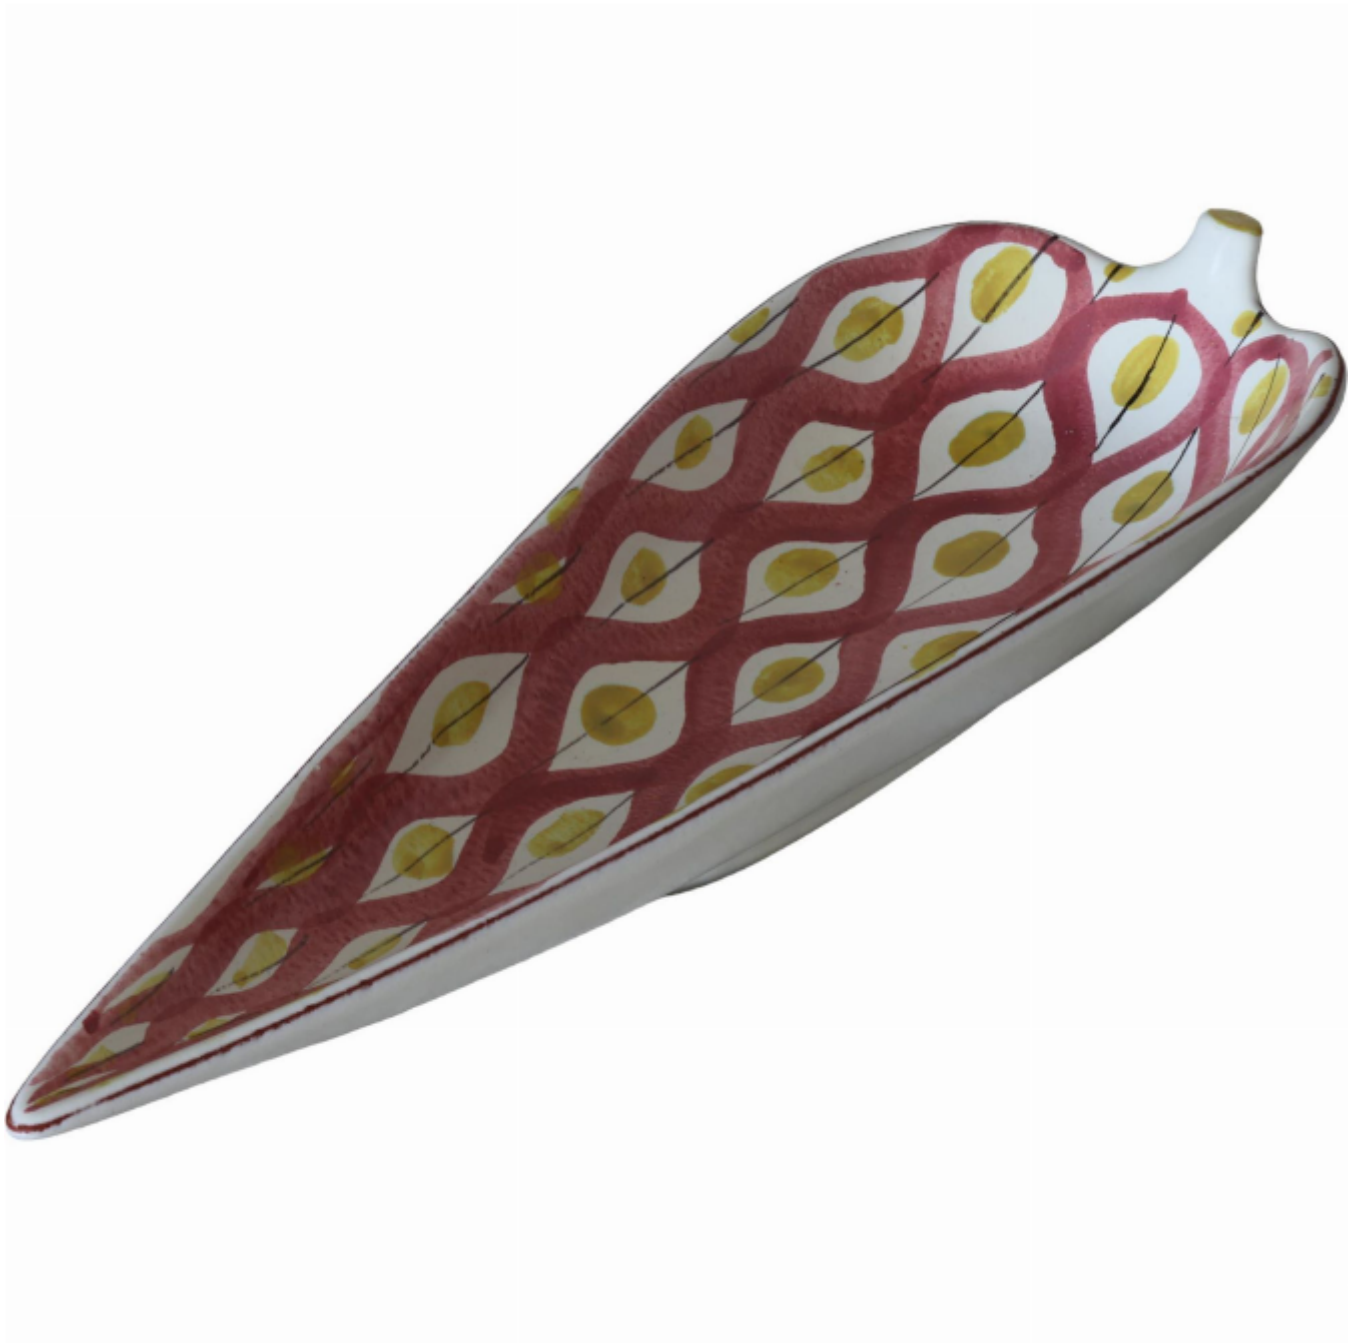

Stig Lindberg dish

Sold

REF: 5400

Height: 4 cm (1.6")

Width: 31.5 cm (12.4")

Depth: 10 cm (3.9")

DESCRIPTION

Stig Lindberg for Gustavsberg, Swedish pottery leaf dish, painted in pink and yellow, marks on base, mid 20th century