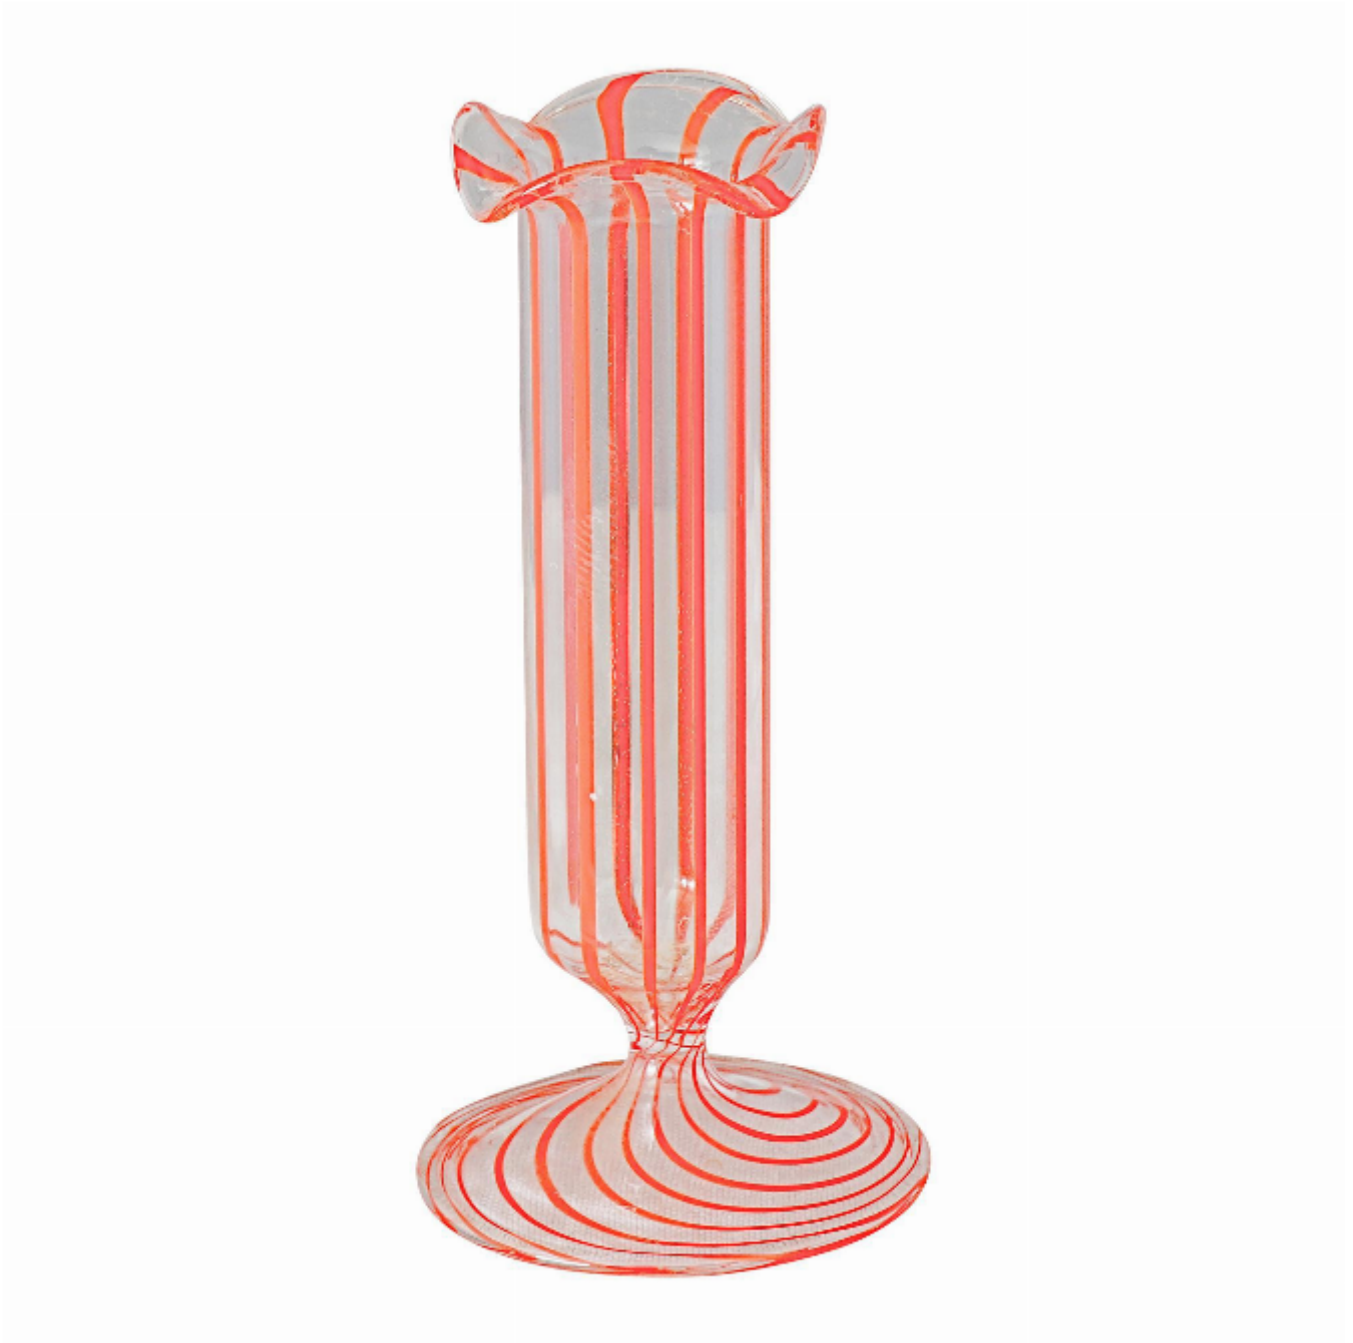

Bimini glass vase

£27

REF: 5277

Height: 8.5 cm (3.3")

Diameter: 4 cm (1.6")

## DESCRIPTION

---

Small Bimini pedestal glass vase with frilled rim, early to mid 20th century